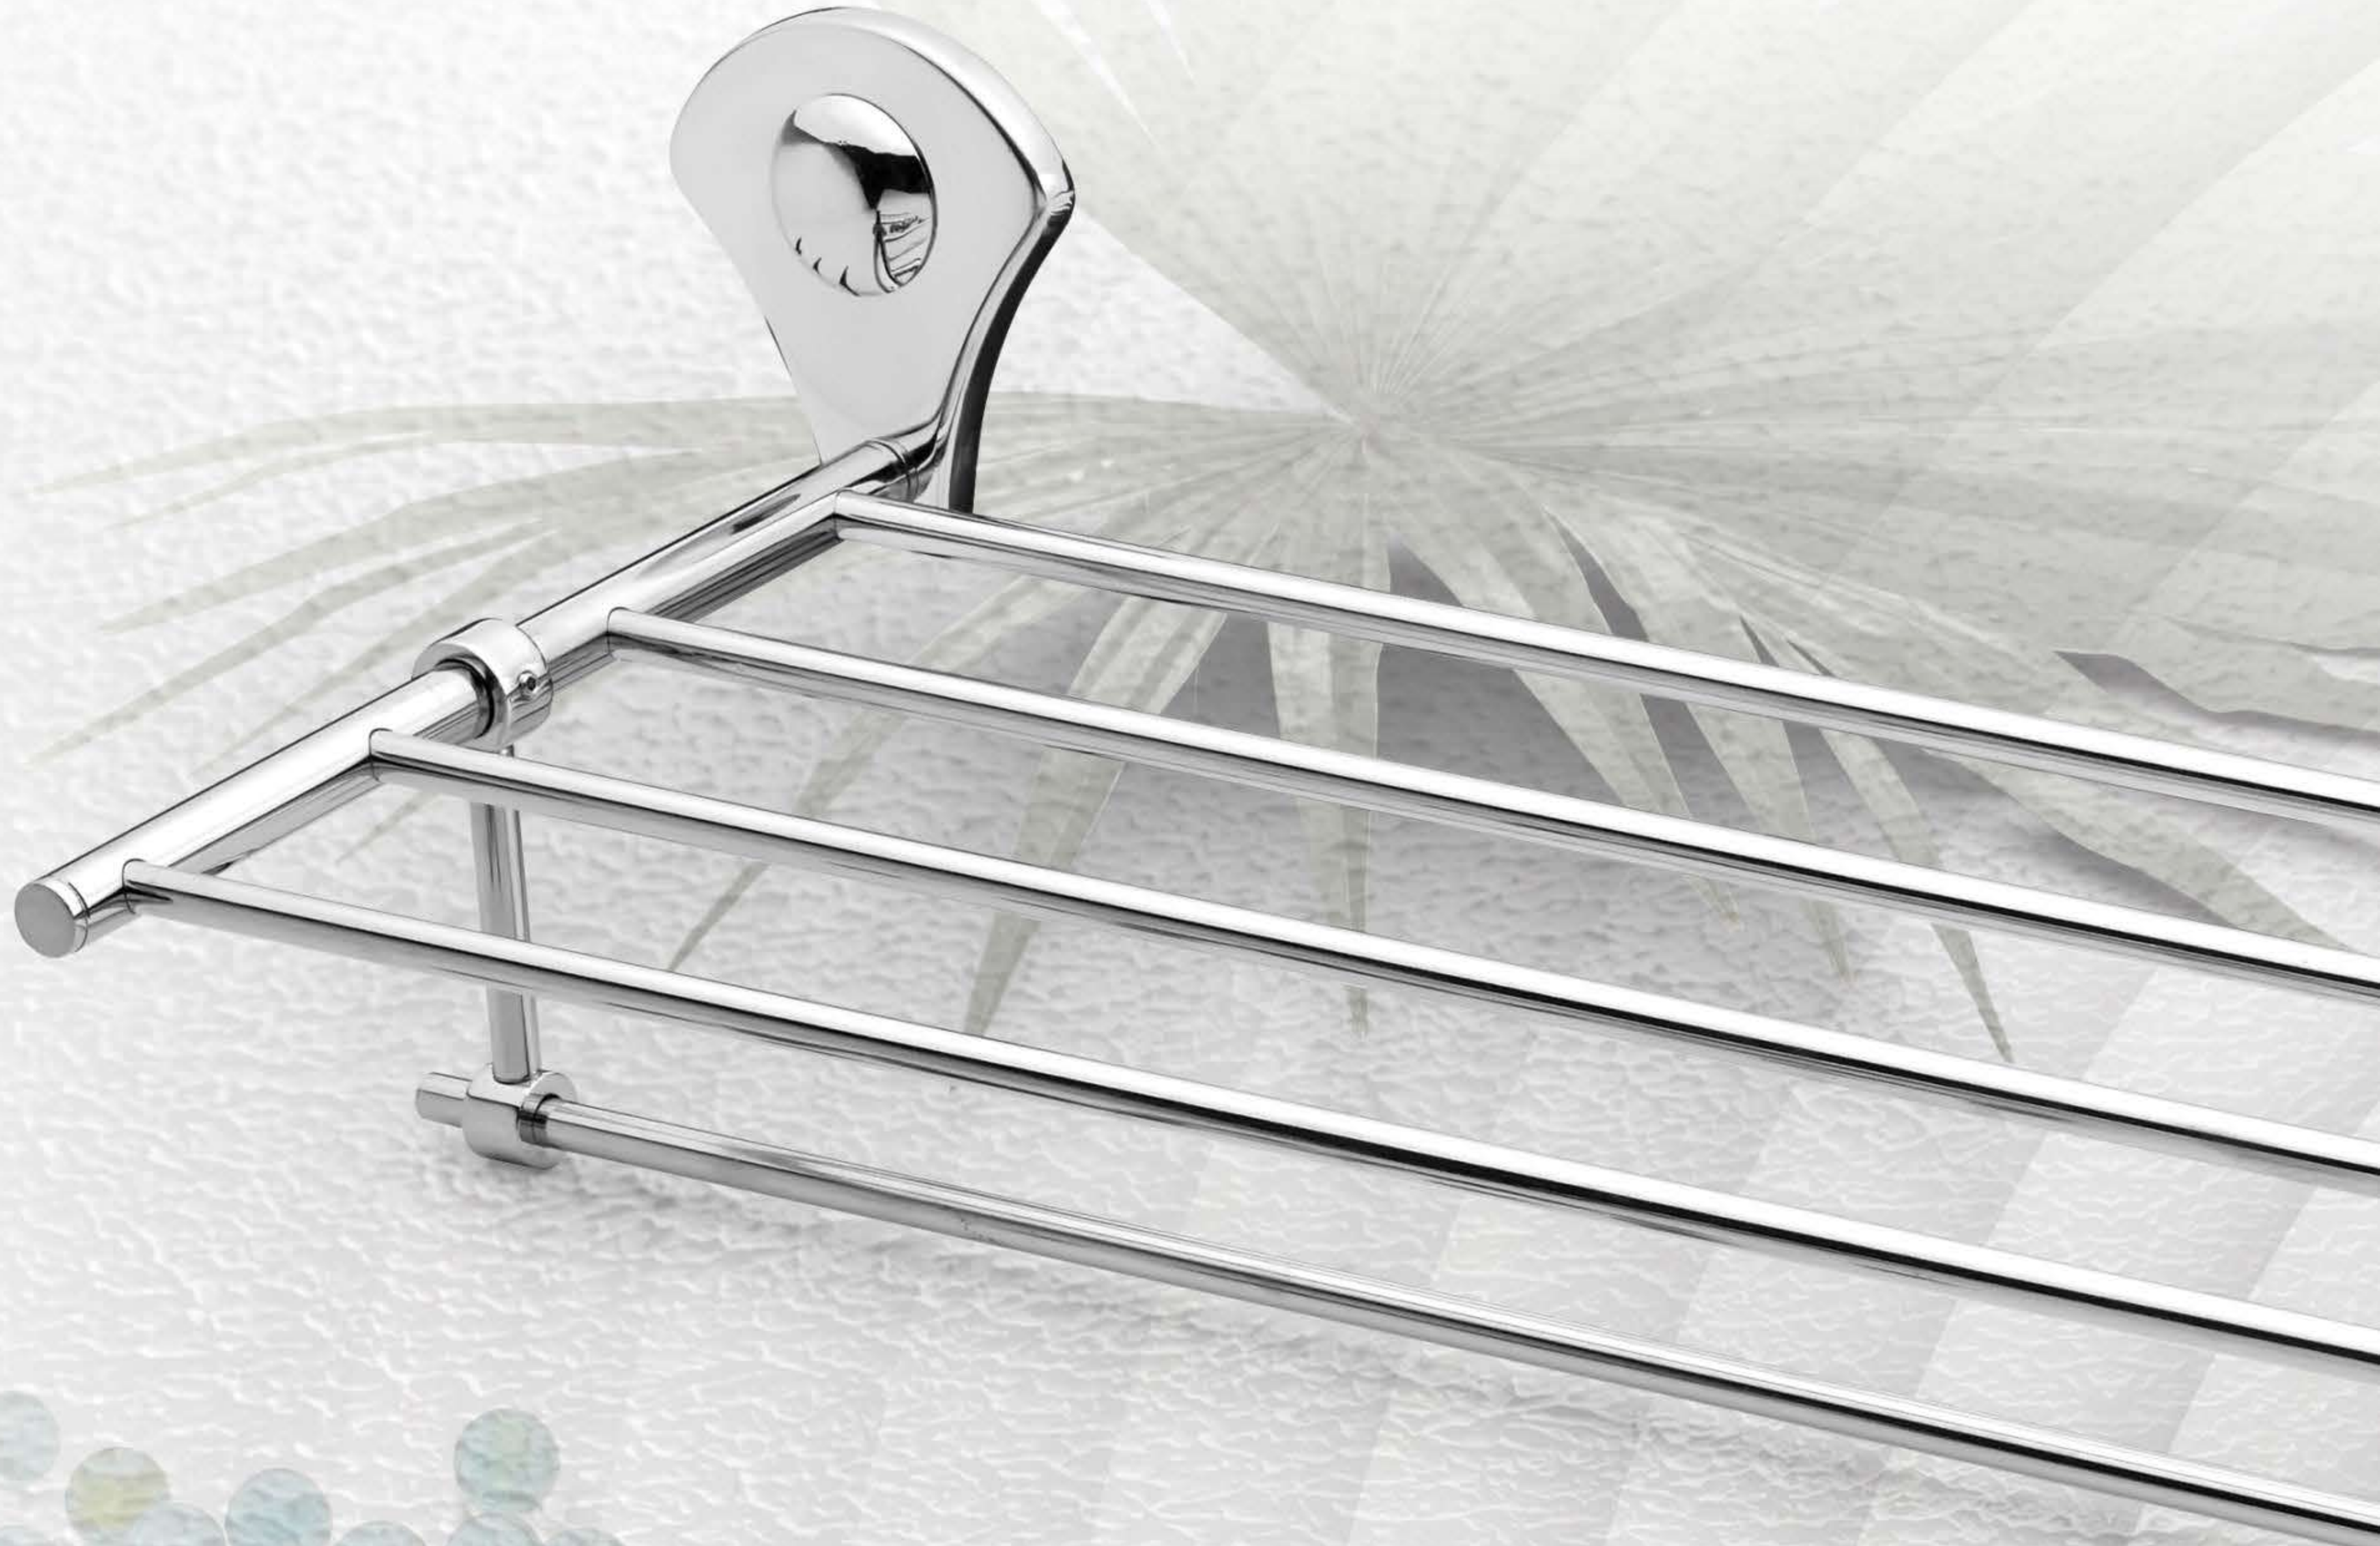

HUB METAL INDUSTRIES

Stainless Steel Bathroom Accessories

✉ hub.metalind@gmail.com

✉ info@hubkitchensolution.com

🌐 www.hubkitchensolution.com

📞 Customer Care : +91 997 900 1340

SCAN this QR-code via QR-code reader
from your smart phone to know more.