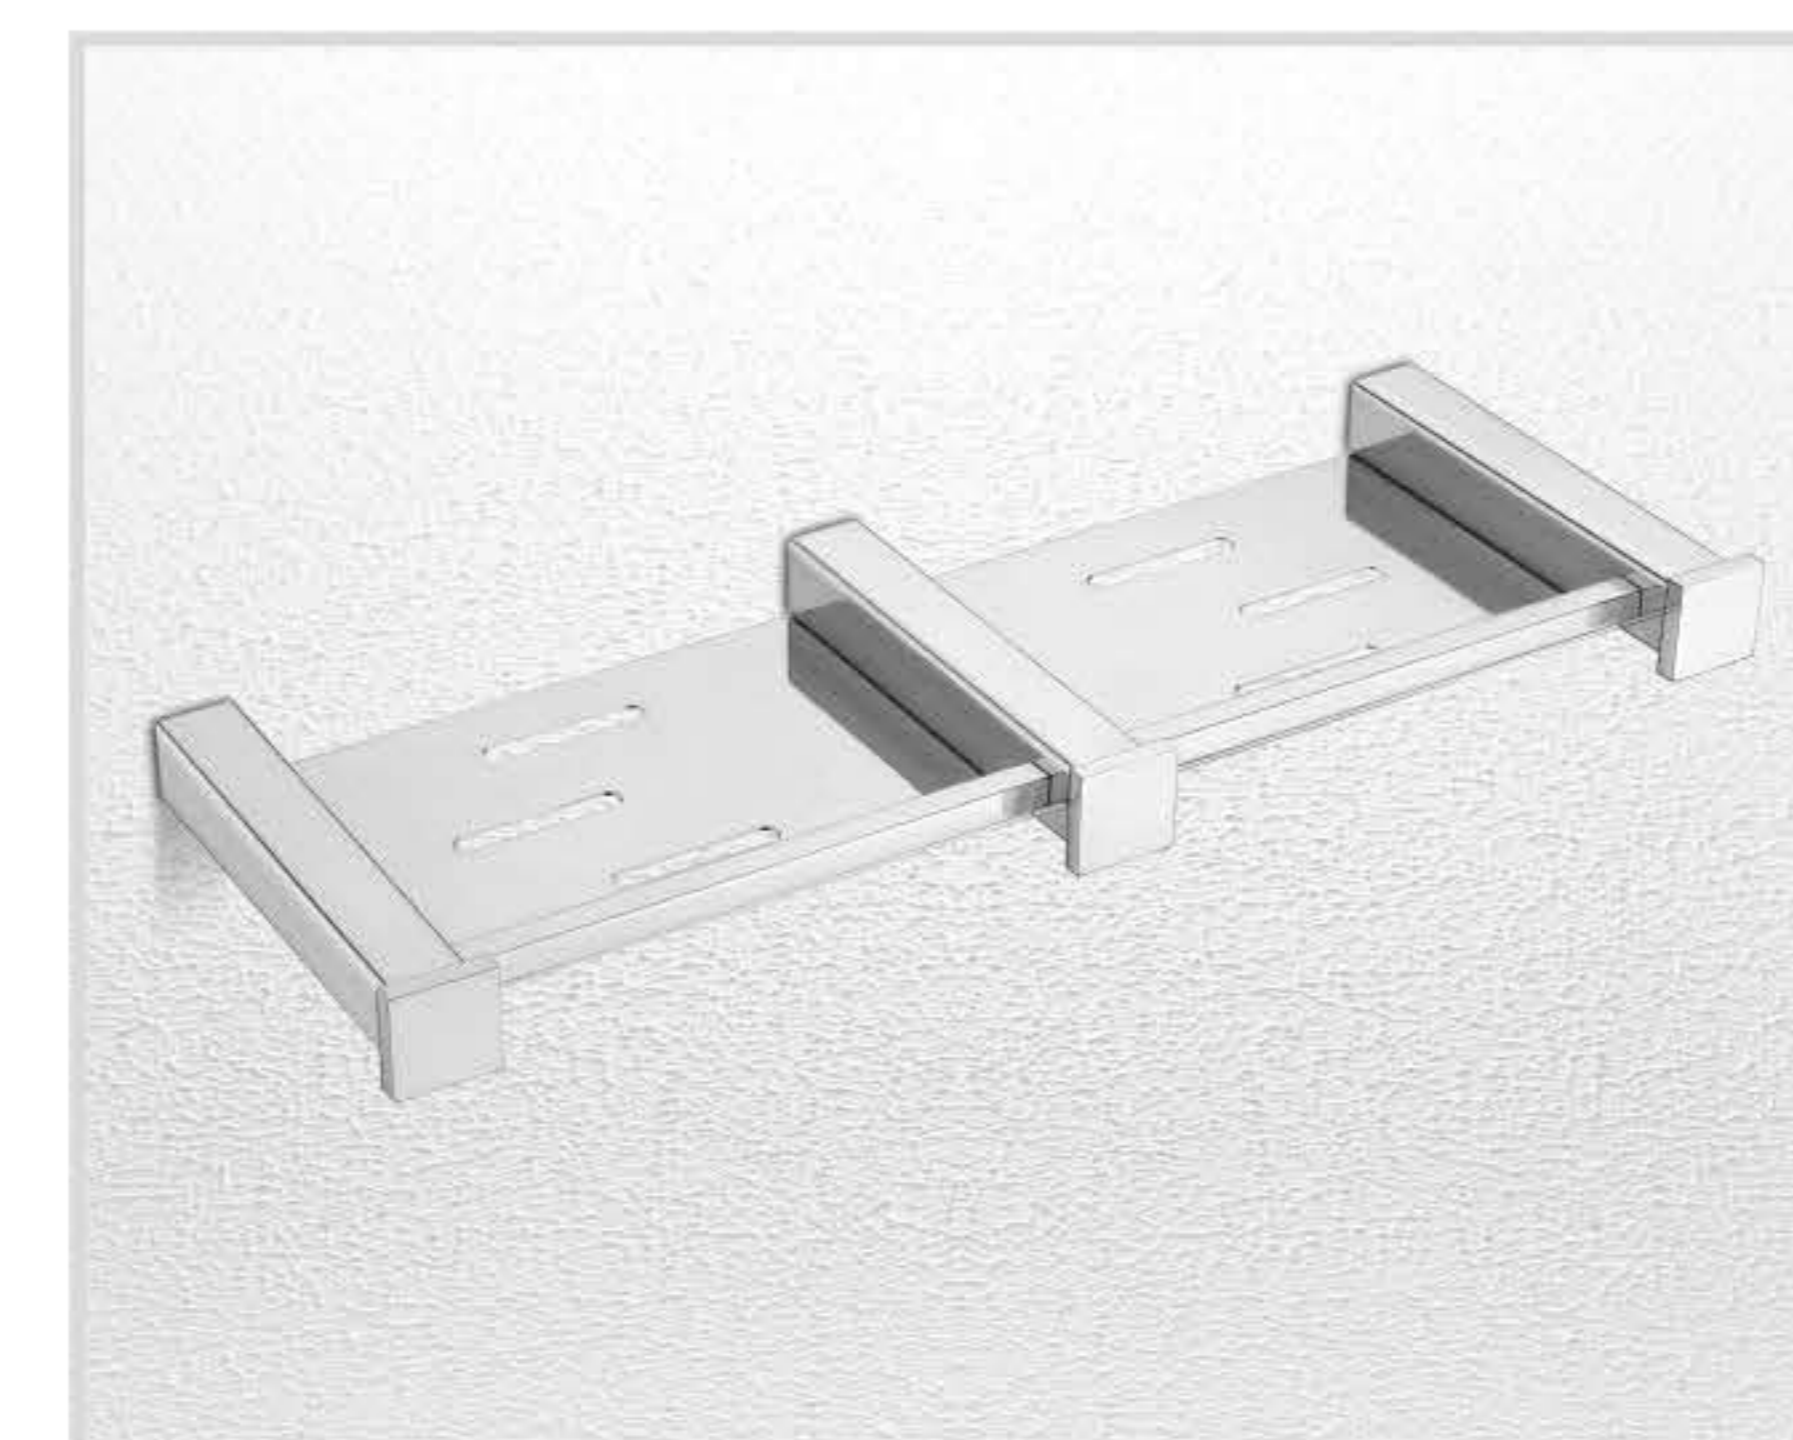

Double Soap Dish