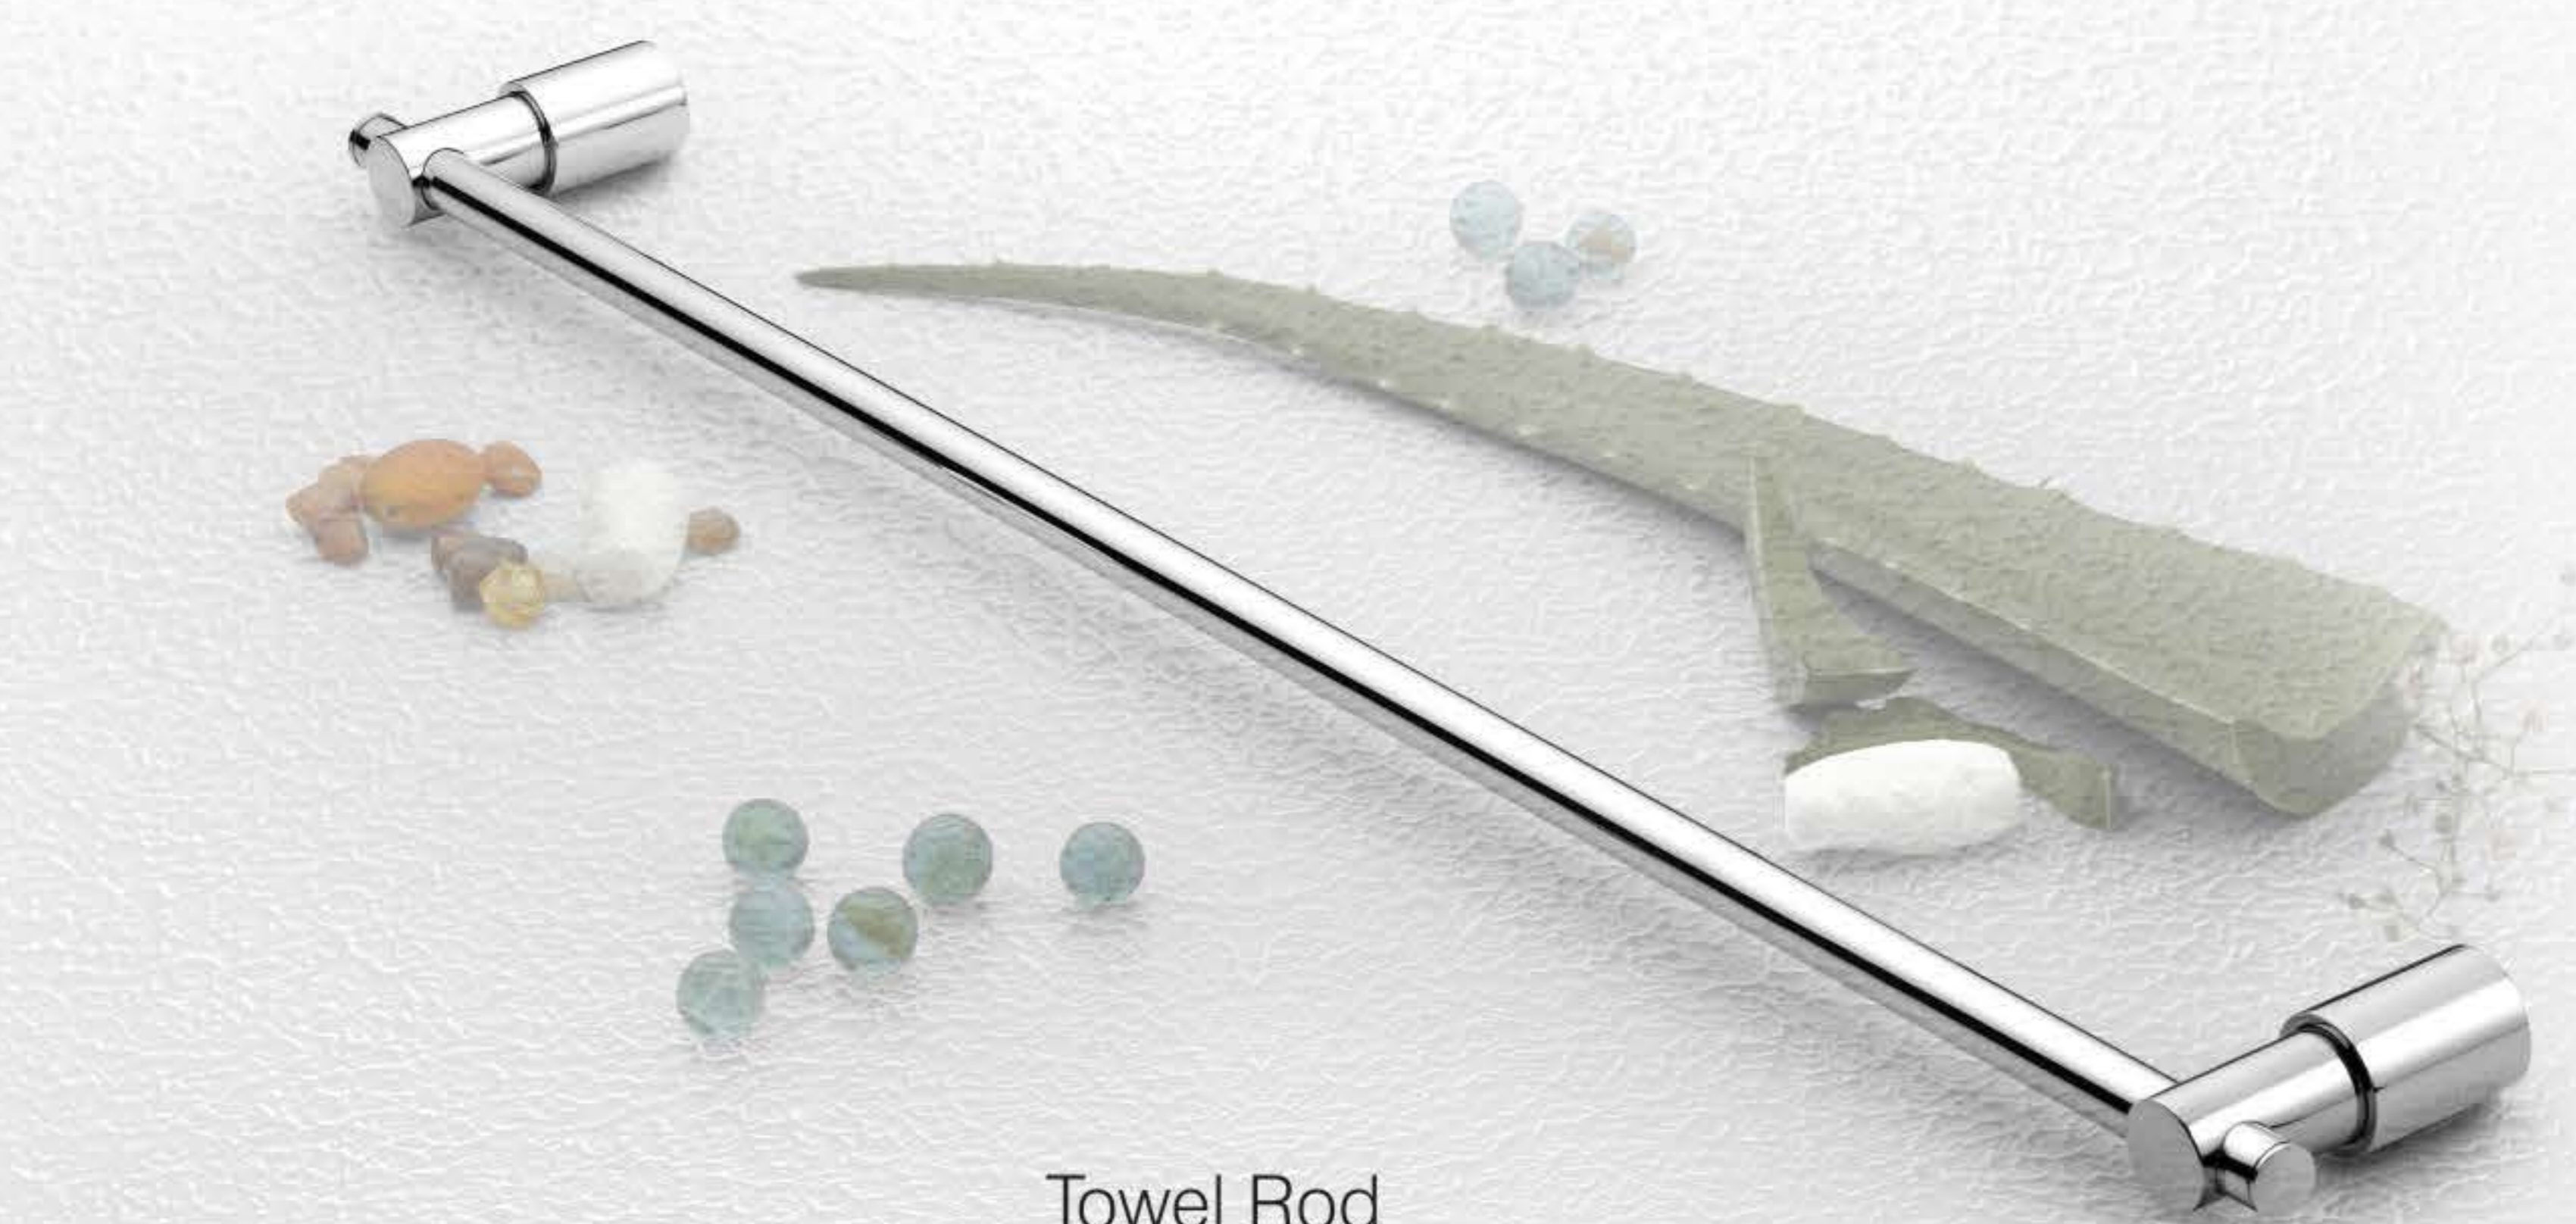

Fire, Wind, Water. The list is endless of elements. And the beauty is that every element has its own nature, color and character. Dedicated to the 'Element World' of nature, we present 'the ancient round element series' with the ingenious design.

Element

Finish : Glossy & Matt
Materials : AISI 304 Stainless Steel

Towel Rack With Rod

Towel Rod