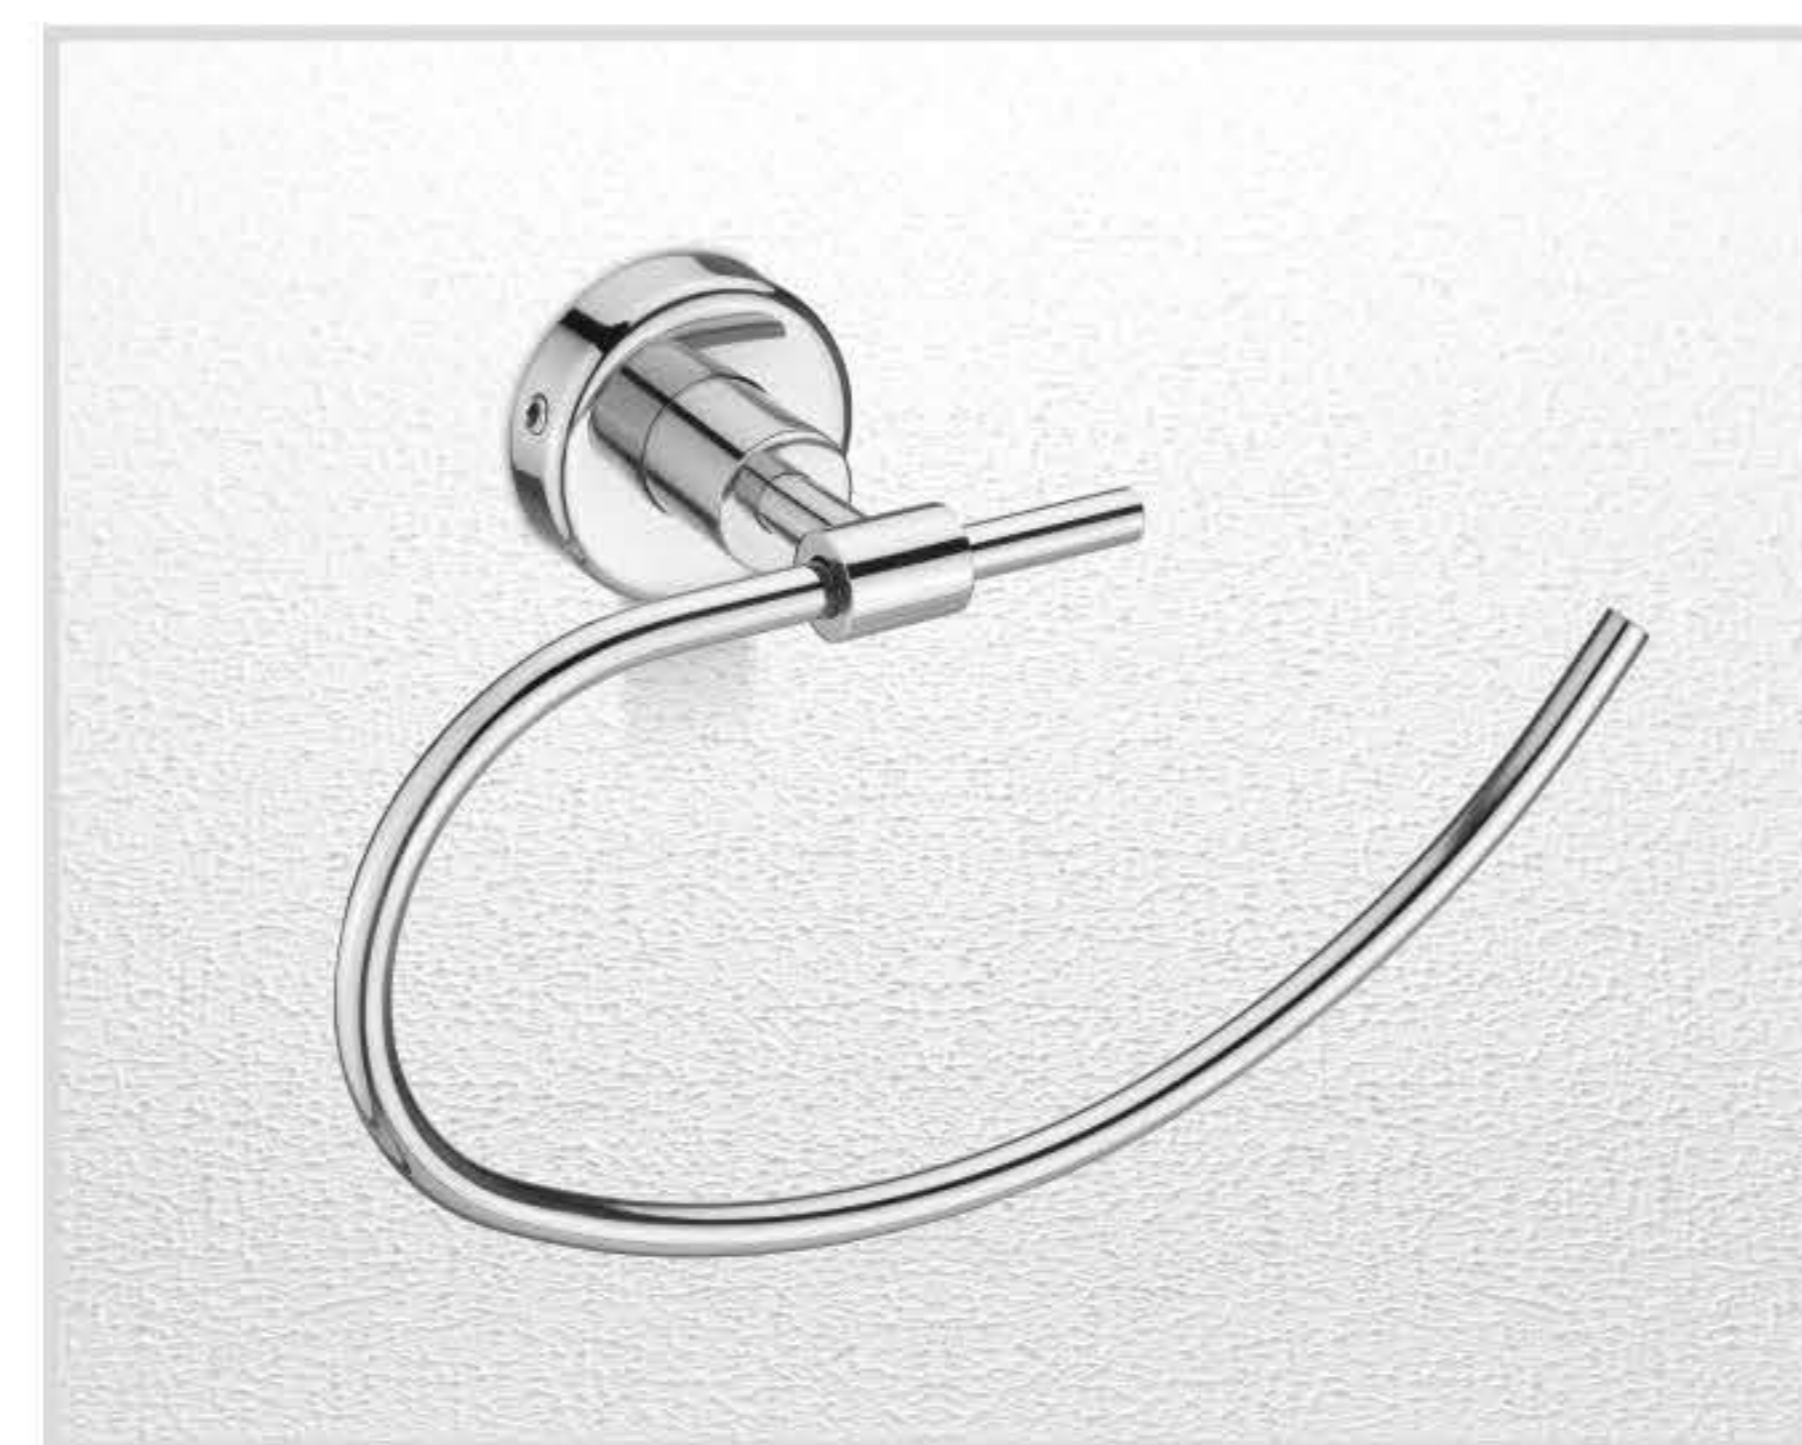

Neptune

Finish : Glossy
Materials : AISI 304 Stainless Steel

Towel Rack With Rod

Soap / Shampoo Dish

Toothbrush Holder

Napkin Holder

Robe Hook

Double Soap Dish

Soap + Toothbrush Holder

Towel Rod

Robe Hook - Double

Paper Holder

Liquid Dispenser Holder

Designed to build your unique social status, these classic range is a fusion of the superlative shapes and evergreen elements of aesthetics. Turning your personal moments into a very private memoir only accessible to a very few.