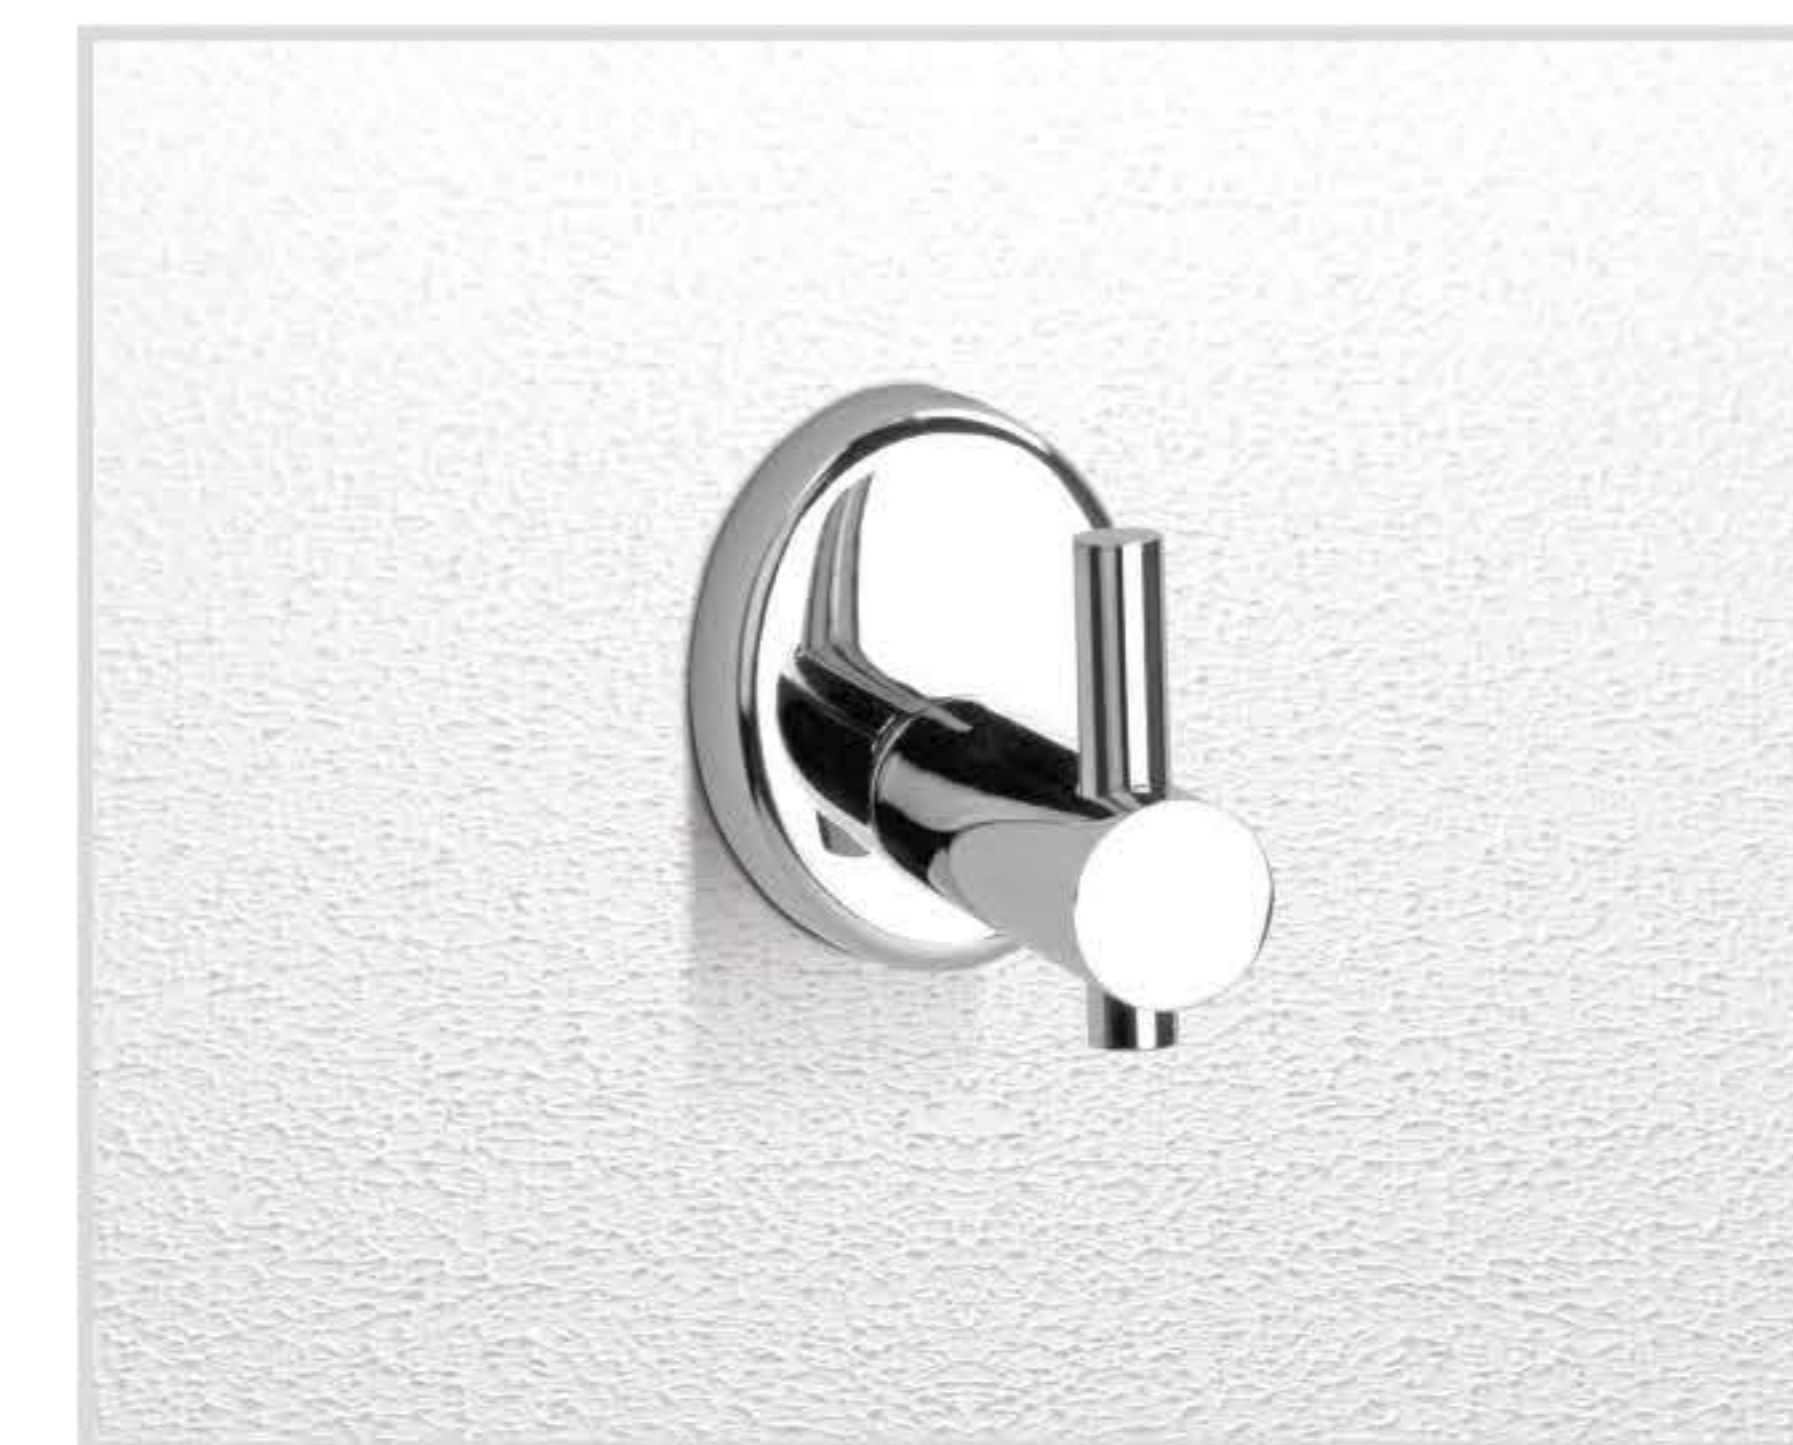

m a r s

Finish : Glossy
Materials : AISI 304 Stainless Steel

Towel Rack With Rod

Soap / Shampoo Dish

Toothbrush Holder

Napkin Holder

Robe Hook

Paper Holder

Towel Rod

Liquid Dispenser Holder

It is an unwavering reflection of your attitude that says never compromise. Bold in style and beautiful in appearance, this ensemble of urban luxury will easily give stiff competition to your other high ticket articles at home.