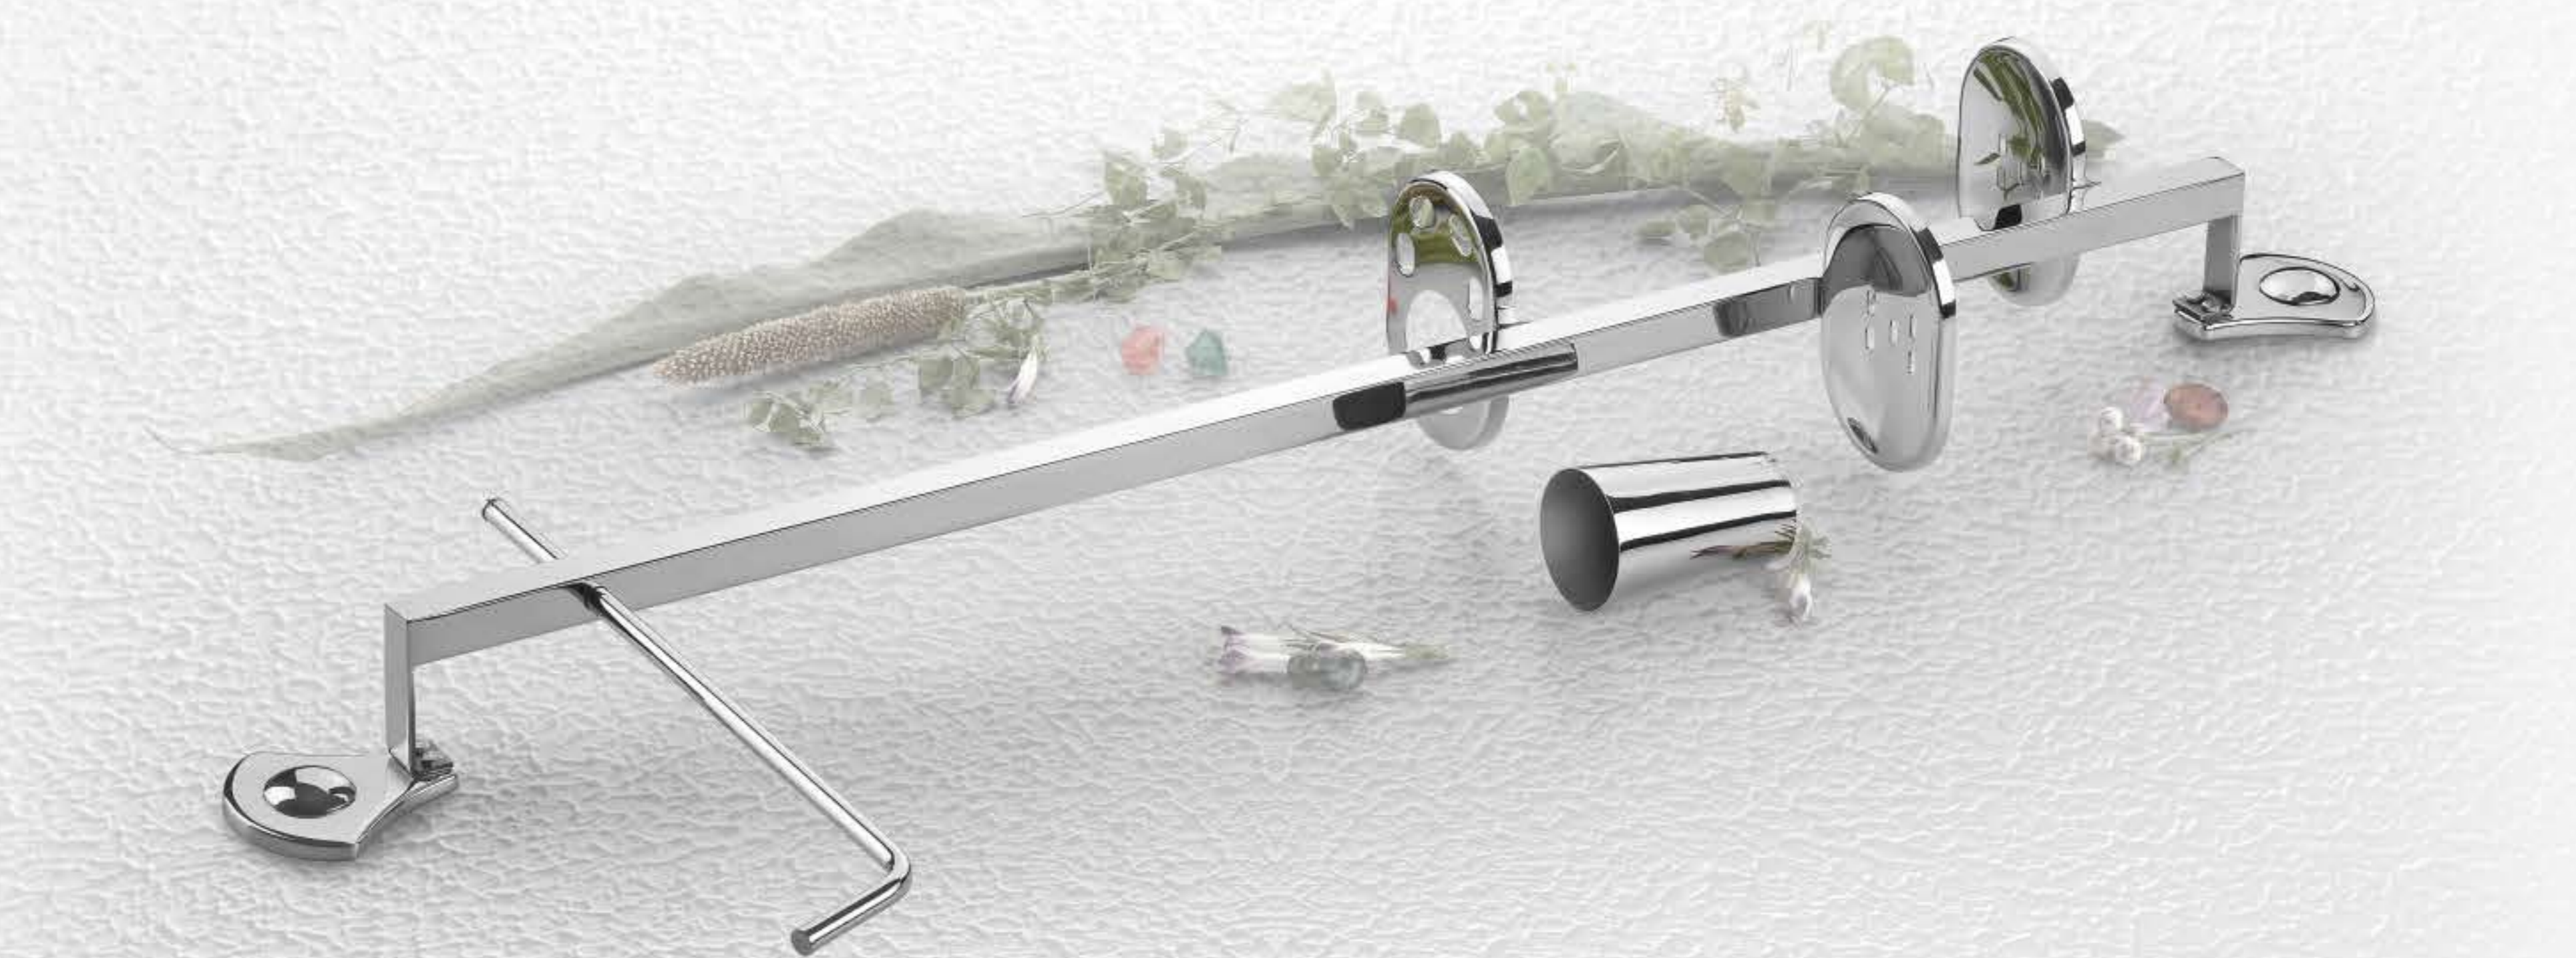

Soap + Toothbrush Holder

Towel Rod

Paper Holder

Three In One

Four In One

Eternal means everlasting, timeless, Which reflects in our products or you, can see it is the statement of our products. We made our products on that ground, just take example of our Matt & Gloss finish products, from durability to finishing level we mean the word eternal.

Eternal

Finish : Glossy & Matt
Materials : AISI 304 Stainless Steel

Towel Rack With Rod

Soap / Shampoo Dish

Toothbrush Holder

Napkin Holder

Robe Hook

Double Soap Dish

Soap + Toothbrush Holder

Towel Rod

Robe Hook - Double

Paper Holder

Liquid Dispenser Holder

Designed to build your unique social status, these classic range is a fusion of the superlative shapes and evergreen elements of aesthetics. Turning your personal moments into a very private memoir only accessible to a very few.

Towel Rod

Liquid Dispenser Holder

It is an unwavering reflection of your attitude that says never compromise. Bold in style and beautiful in appearance, this ensemble of urban luxury will easily give stiff competition to your other high ticket articles at home.