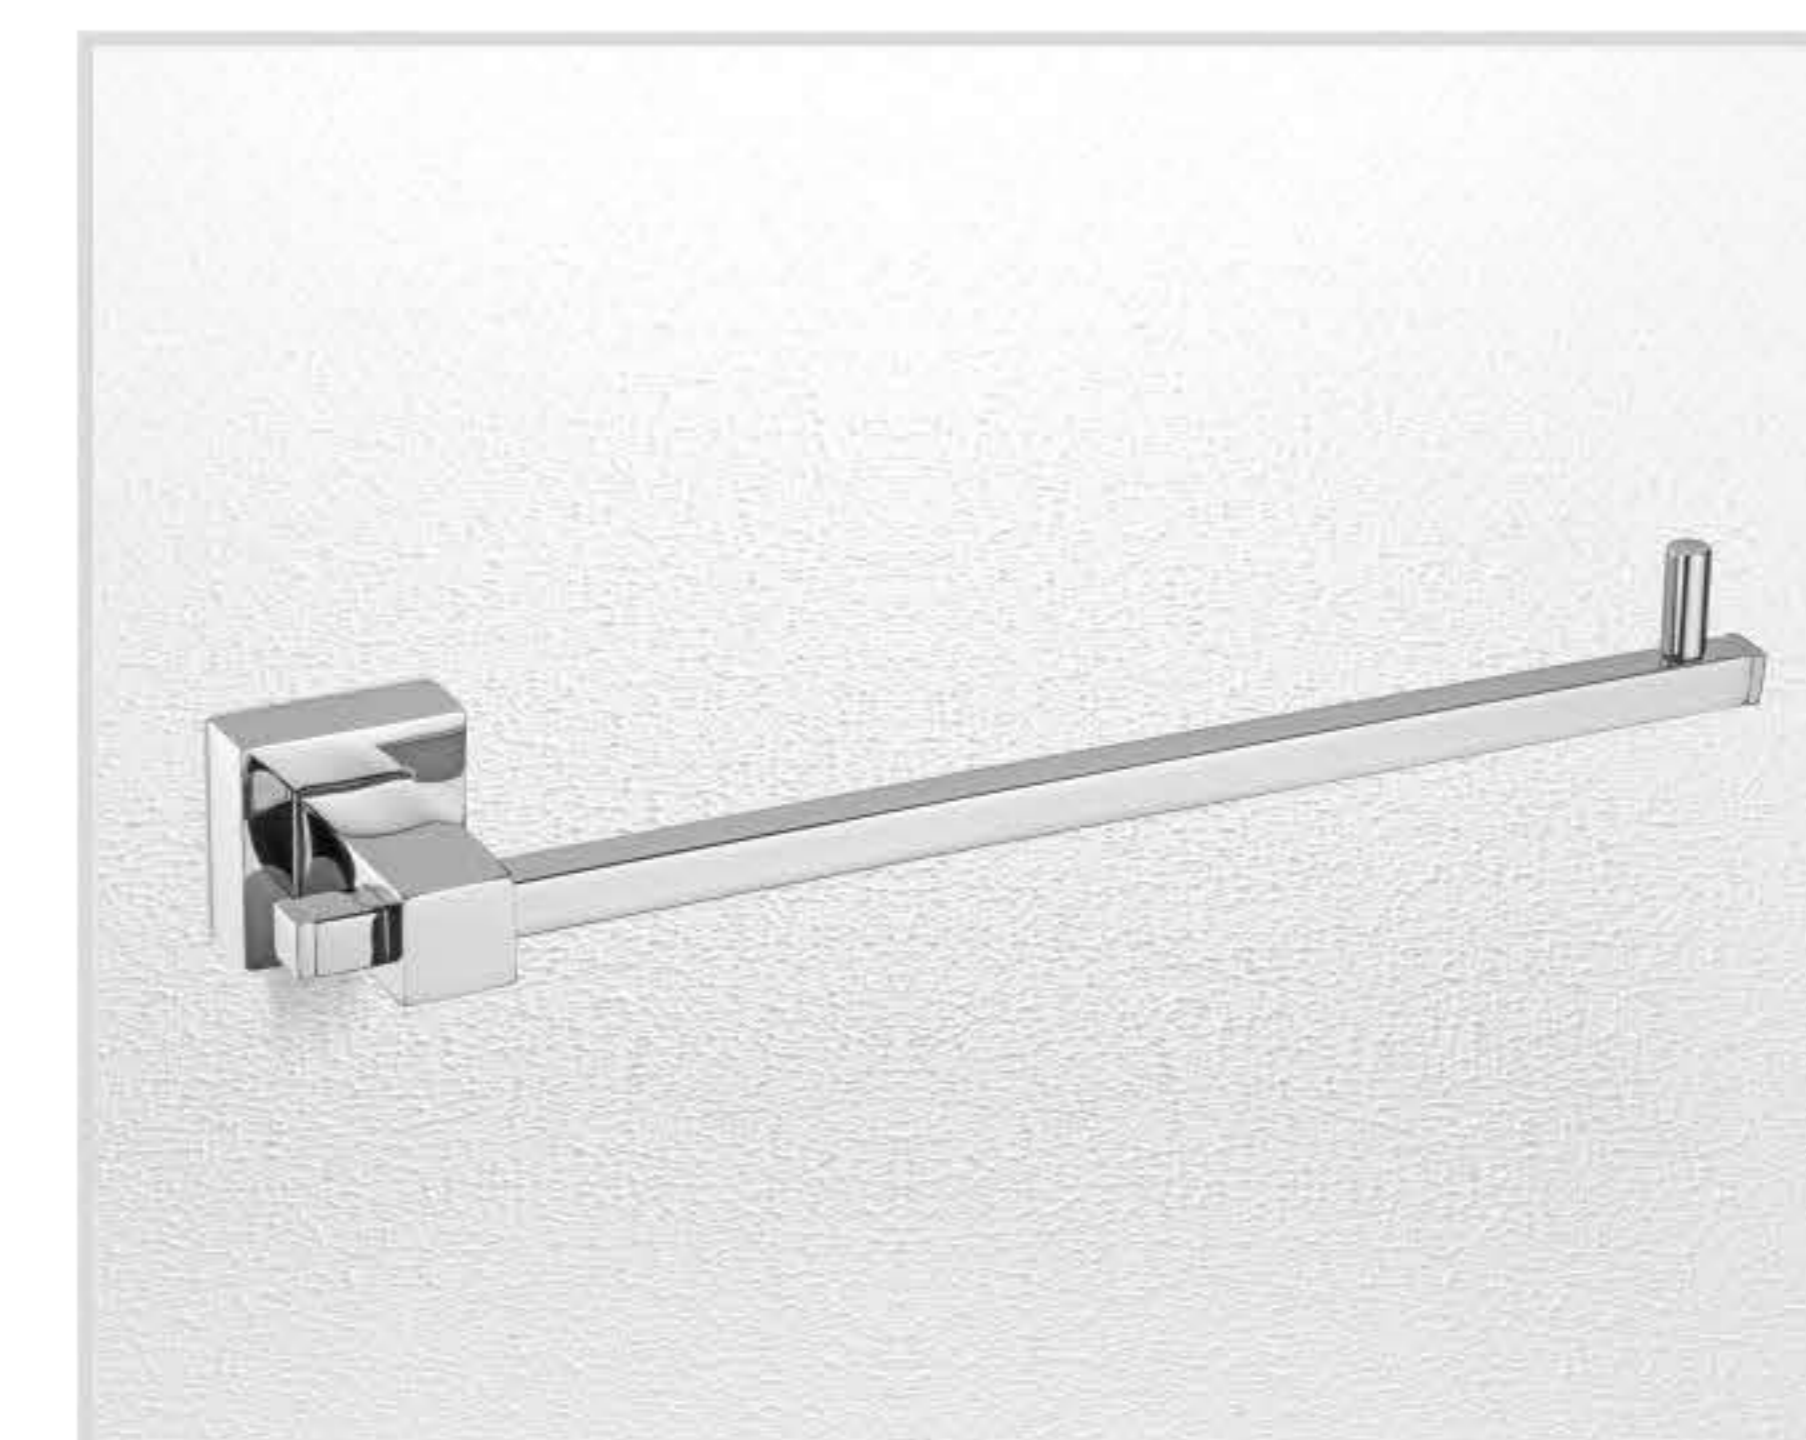

Napkin Holder