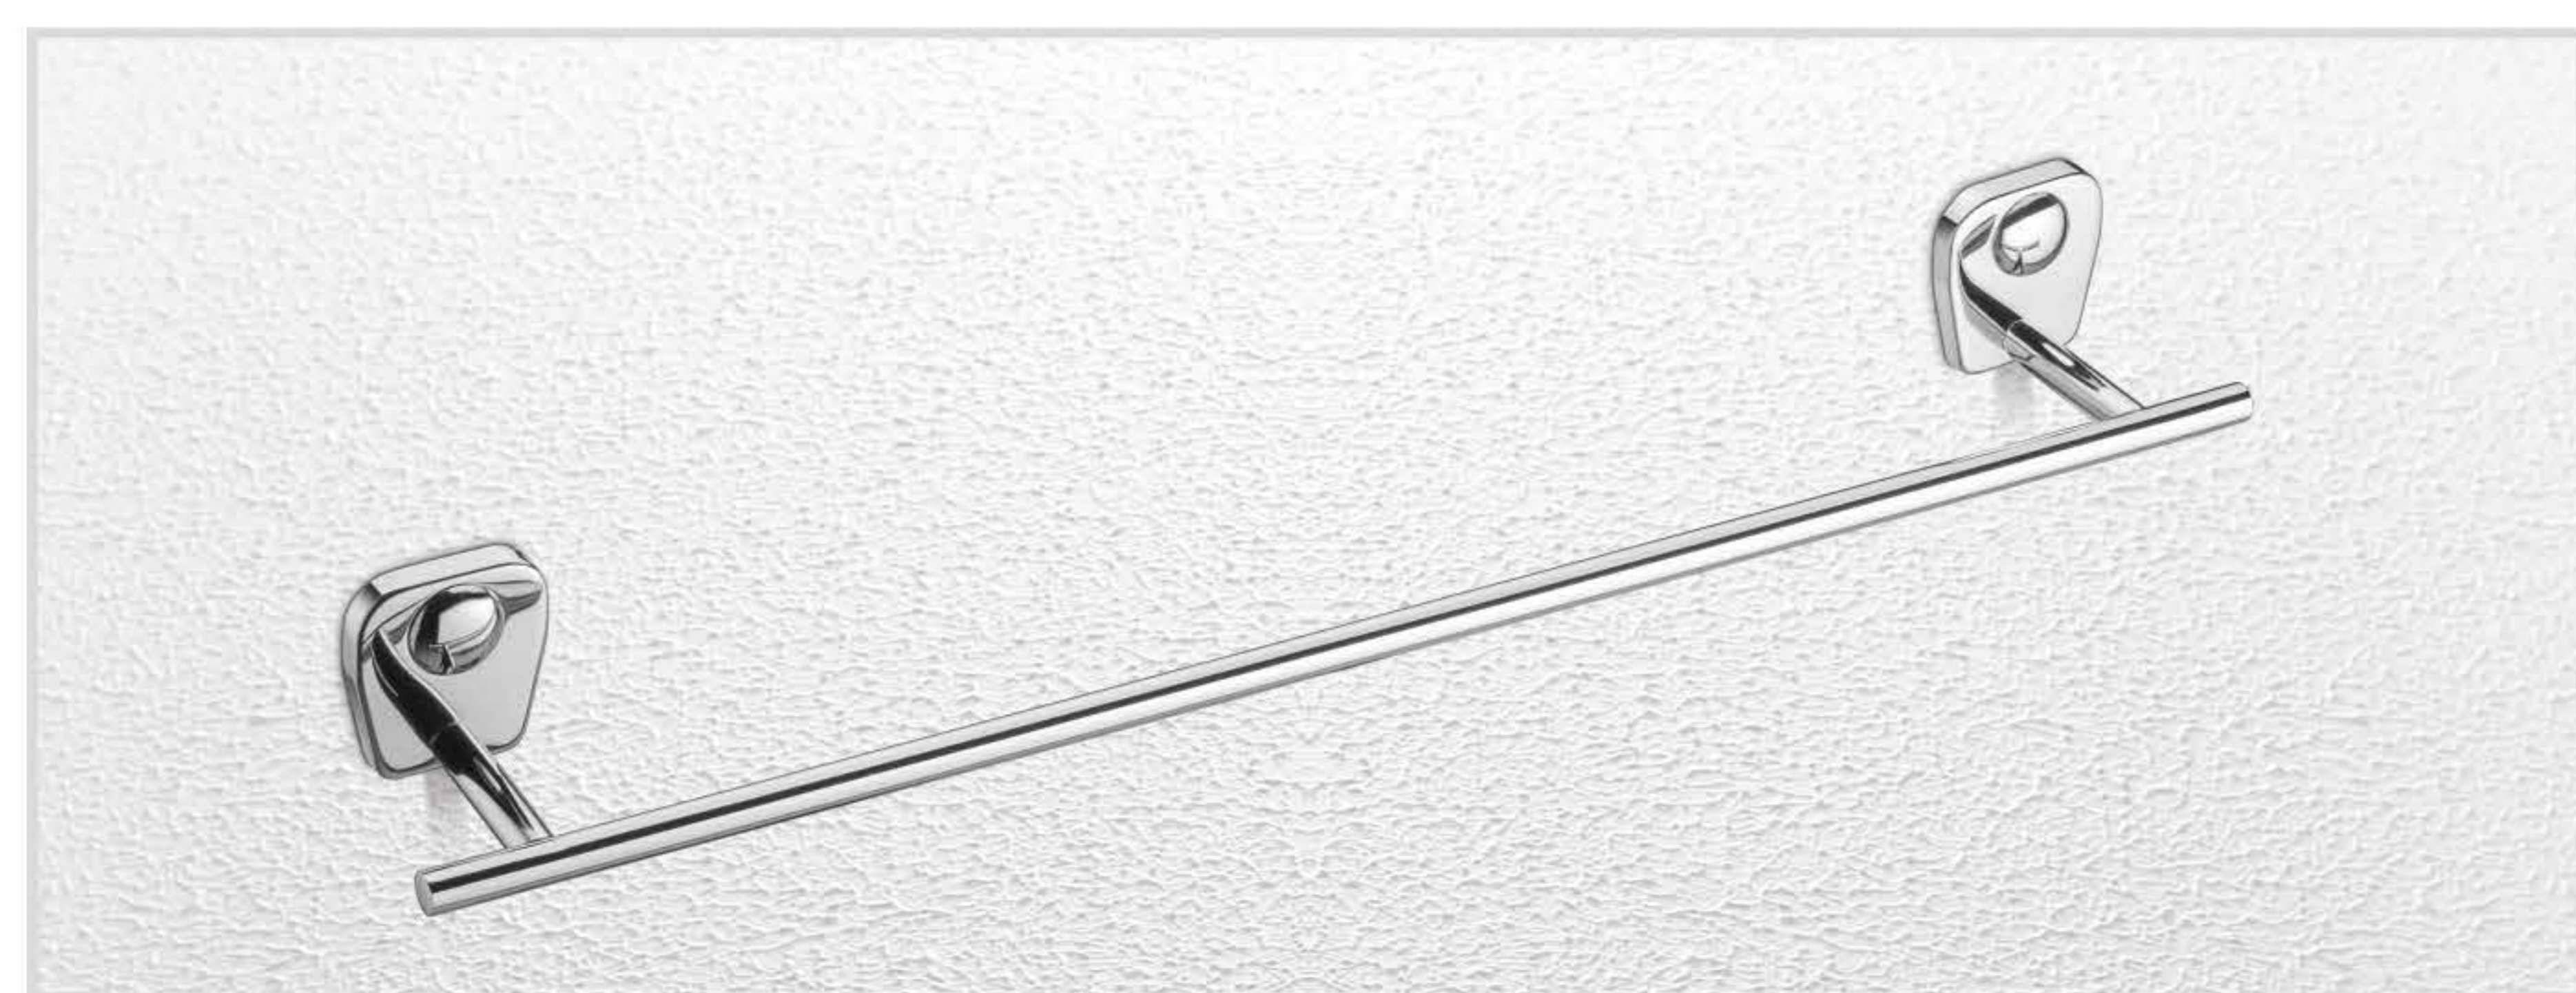

Venus

Finish : Glossy
Materials : AISI 304 Stainless Steel

Towel Rack With Rod

Soap / Shampoo Dish

Toothbrush Holder

Robe Hook

Double Soap Dish

Soap + Toothbrush Holder