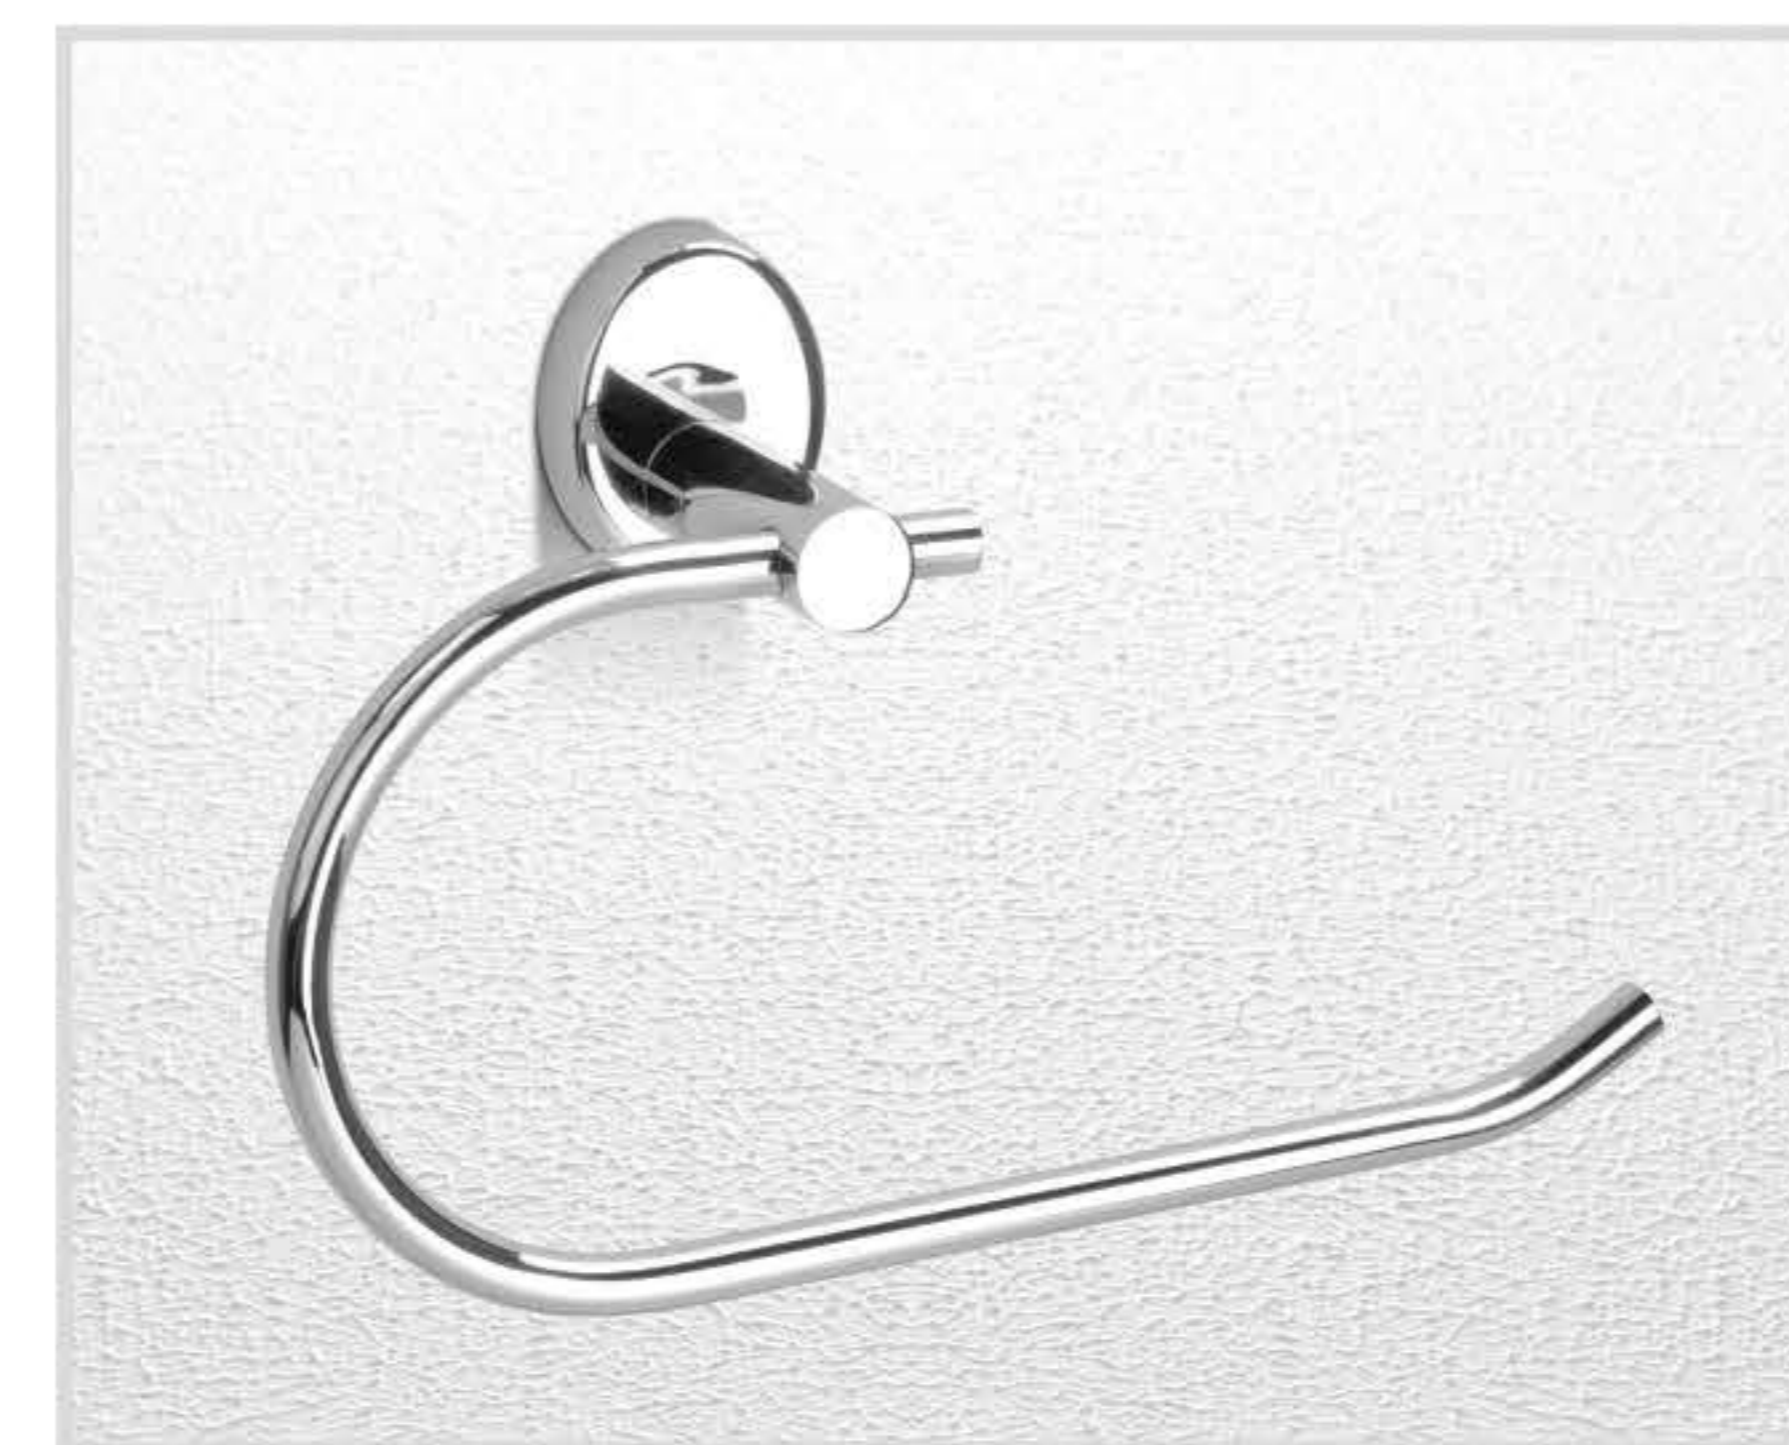

m a r s

Finish : Glossy
Materials : AISI 304 Stainless Steel

Towel Rack With Rod

Soap / Shampoo Dish

Toothbrush Holder

Napkin Holder

Robe Hook

Paper Holder

Towel Rod

Liquid Dispenser Holder

It is an unwavering reflection of your attitude that says never compromise. Bold in style and beautiful in appearance, this ensemble of urban luxury will easily give stiff competition to your other high ticket articles at home.