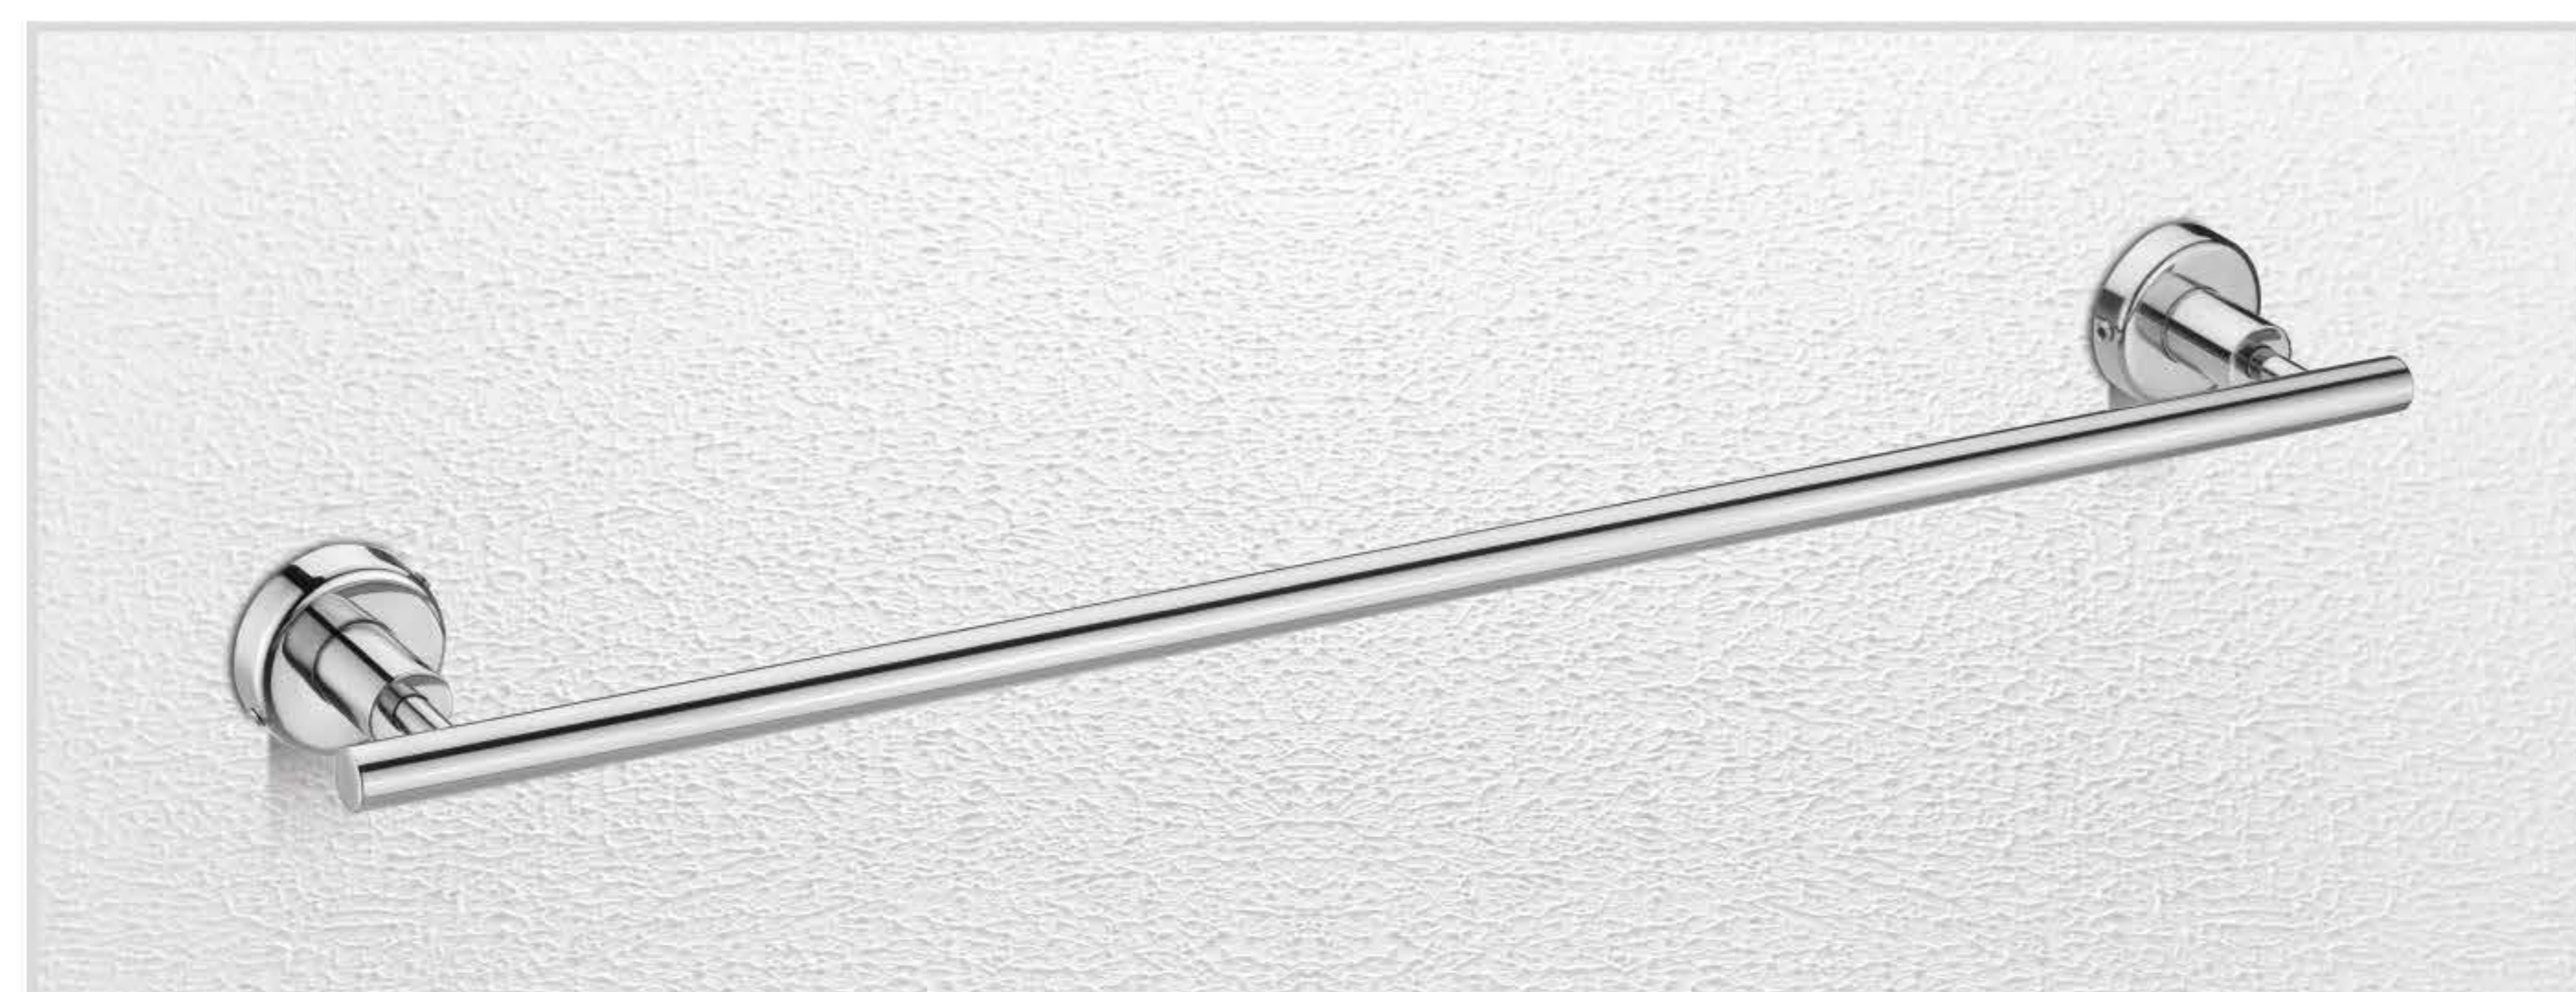

Neptune

Finish : Glossy
Materials : AISI 304 Stainless Steel

Towel Rack With Rod

Soap / Shampoo Dish

Toothbrush Holder

Napkin Holder

Robe Hook

Double Soap Dish

Soap + Toothbrush Holder

Towel Rod

Robe Hook - Double

Paper Holder

Liquid Dispenser Holder

Designed to build your unique social status, these classic range is a fusion of the superlative shapes and evergreen elements of aesthetics. Turning your personal moments into a very private memoir only accessible to a very few.