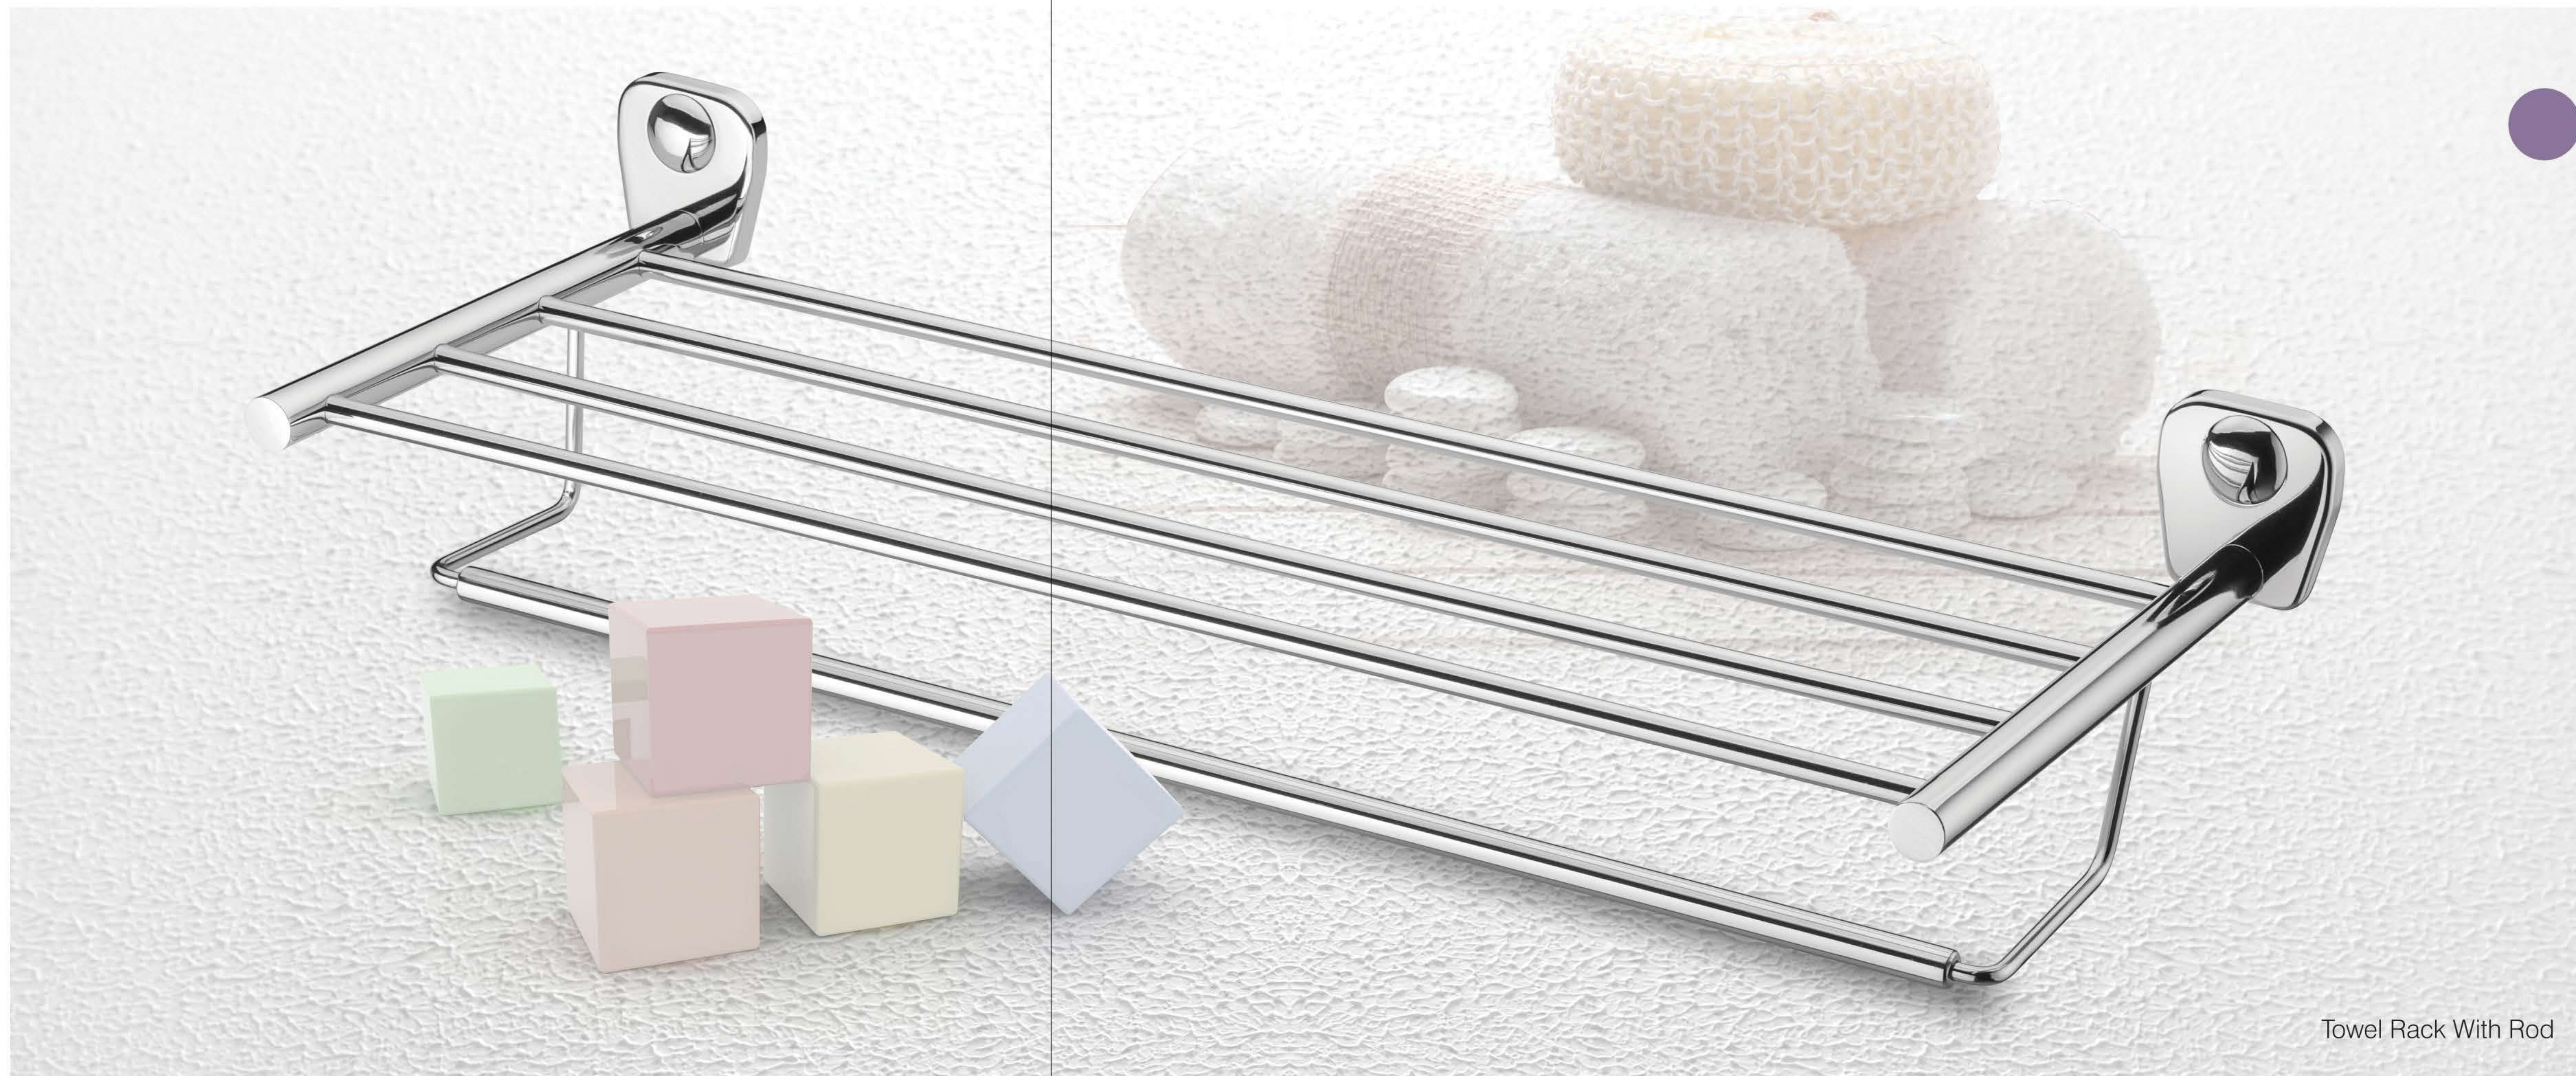

Venus

Finish : Glossy
Materials : AISI 304 Stainless Steel

Towel Rack With Rod

Soap / Shampoo Dish

Toothbrush Holder

Robe Hook

Double Soap Dish

Soap + Toothbrush Holder