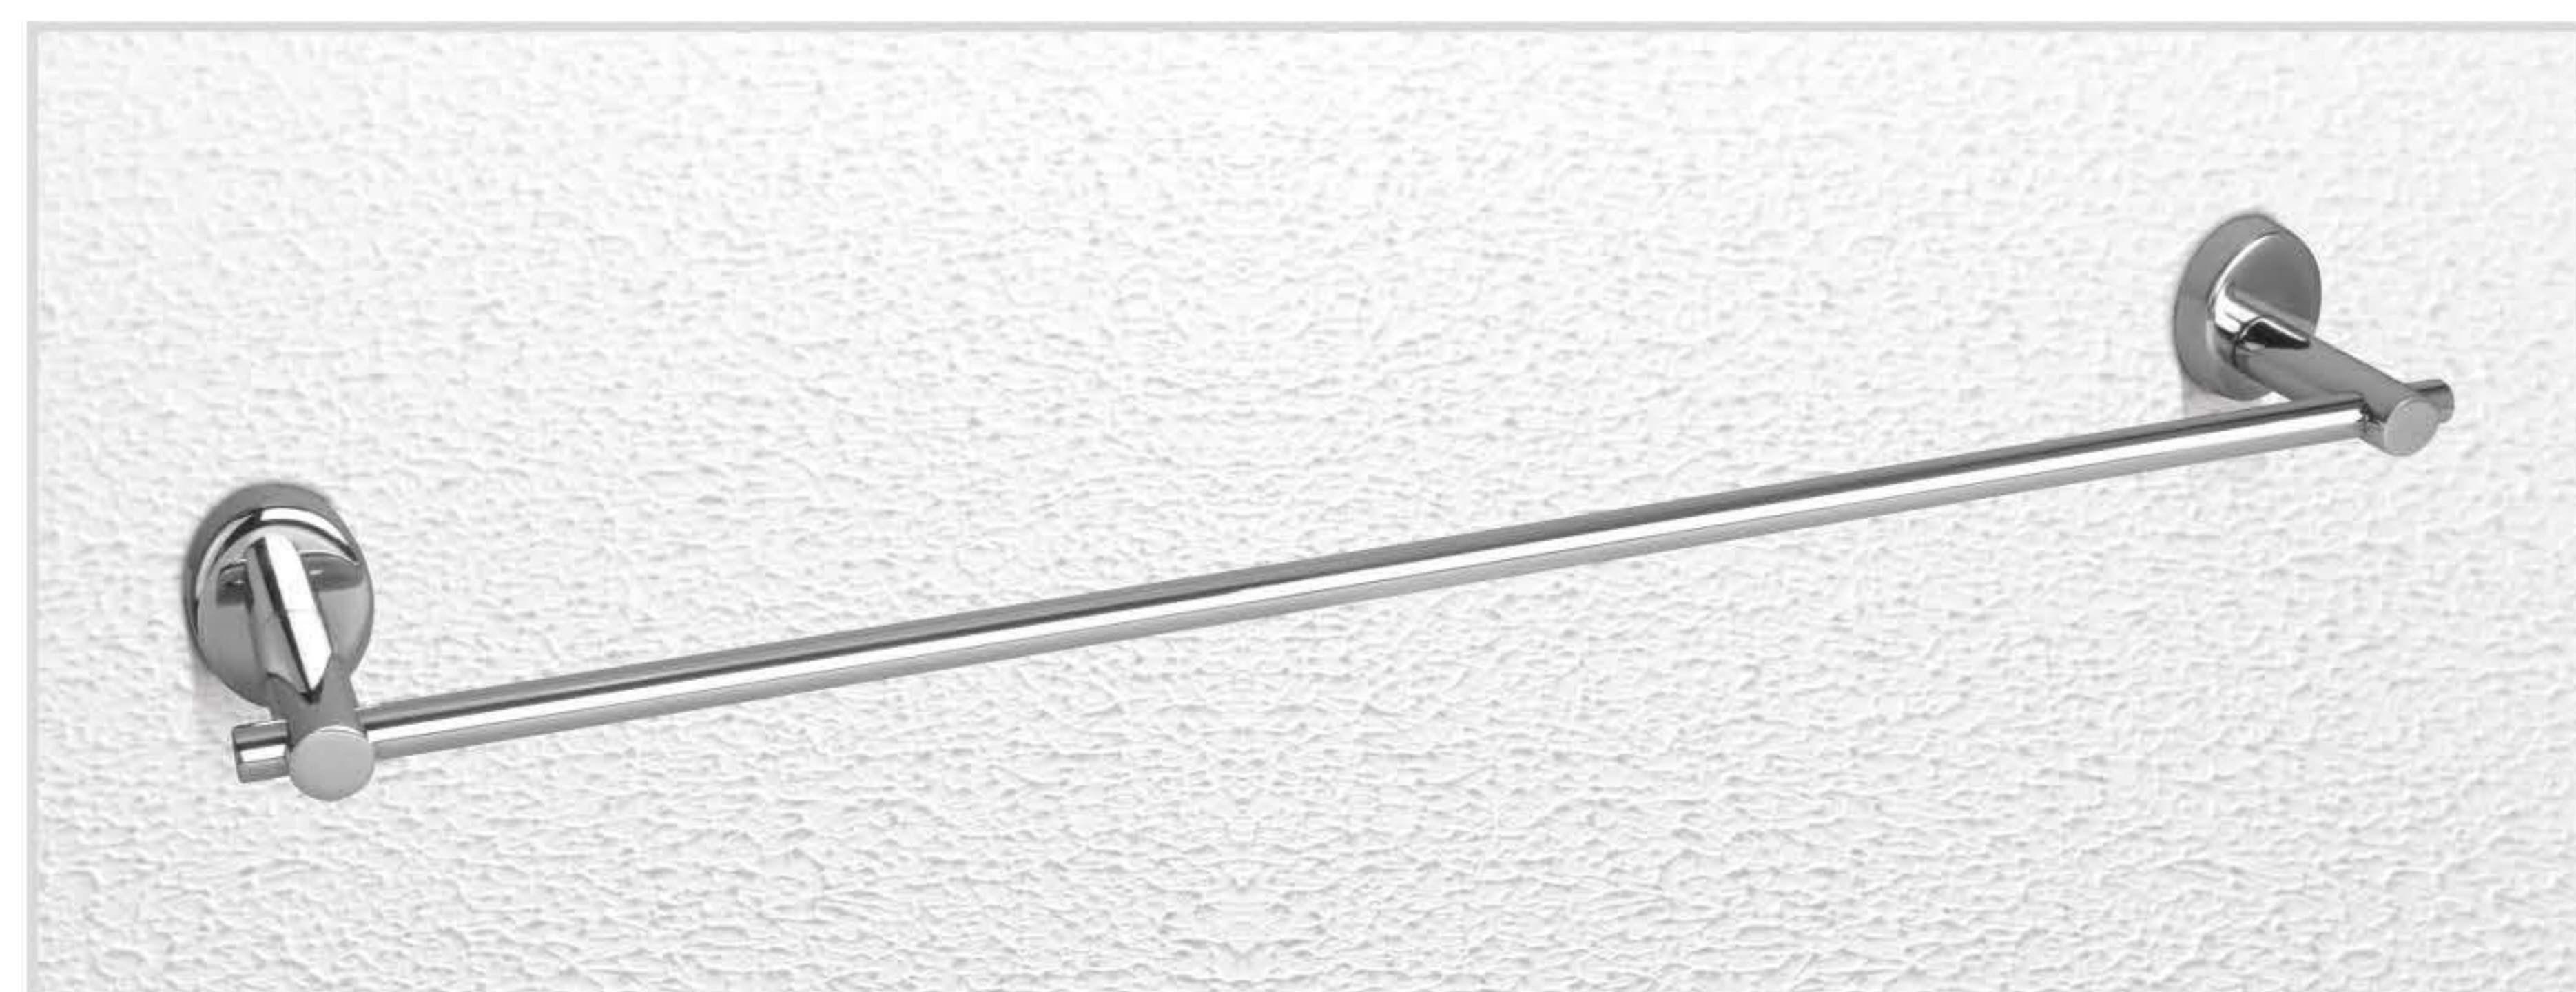

m a r s

Finish : Glossy
Materials : AISI 304 Stainless Steel

Towel Rack With Rod

Soap / Shampoo Dish

Toothbrush Holder

Napkin Holder

Robe Hook

Paper Holder

Towel Rod

Liquid Dispenser Holder

It is an unwavering reflection of your attitude that says never compromise. Bold in style and beautiful in appearance, this ensemble of urban luxury will easily give stiff competition to your other high ticket articles at home.