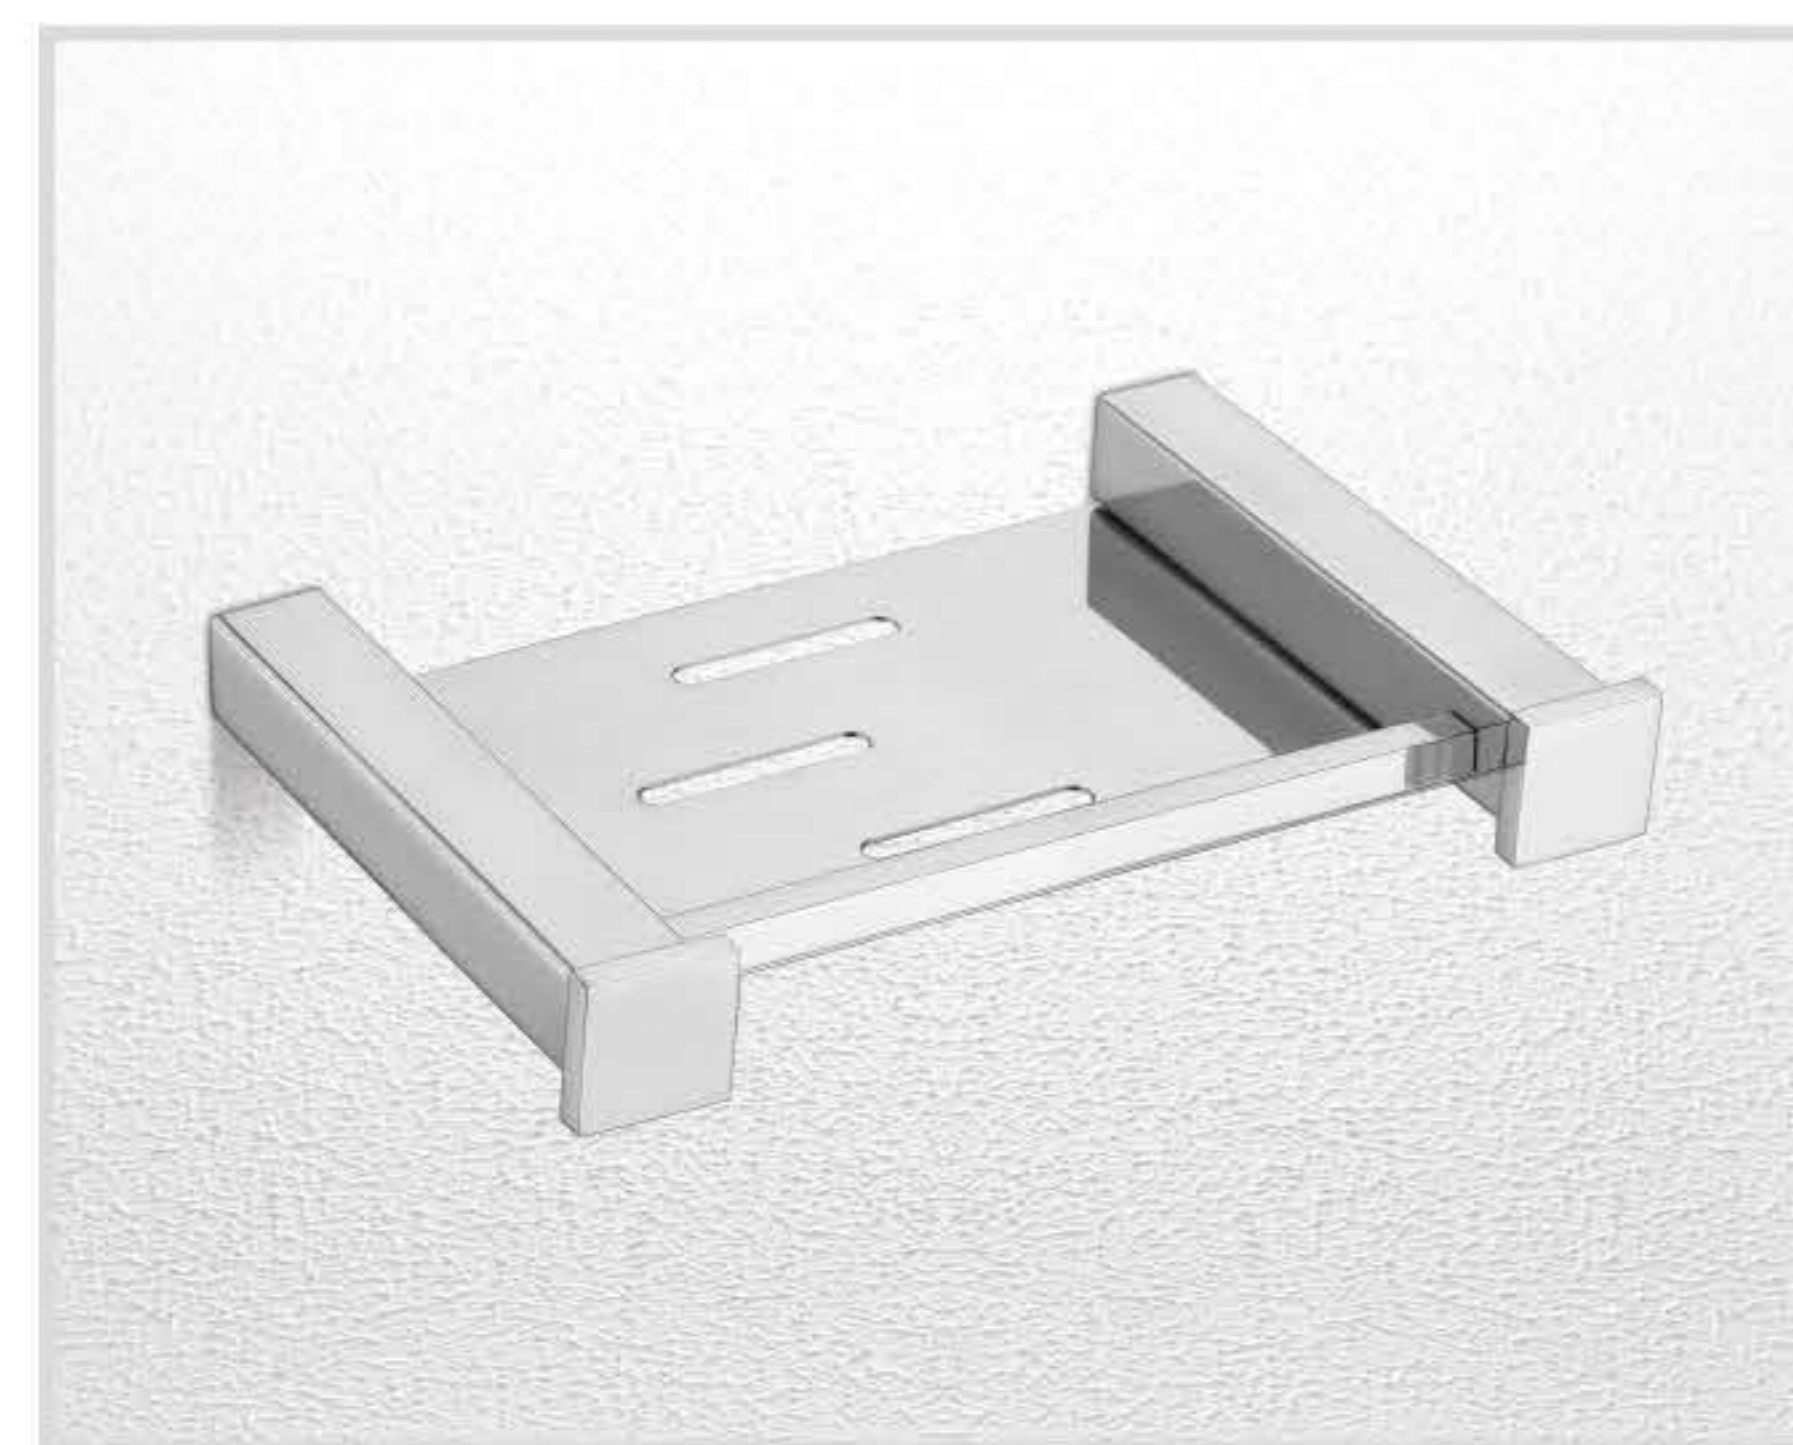

Soap / Shampoo Dish