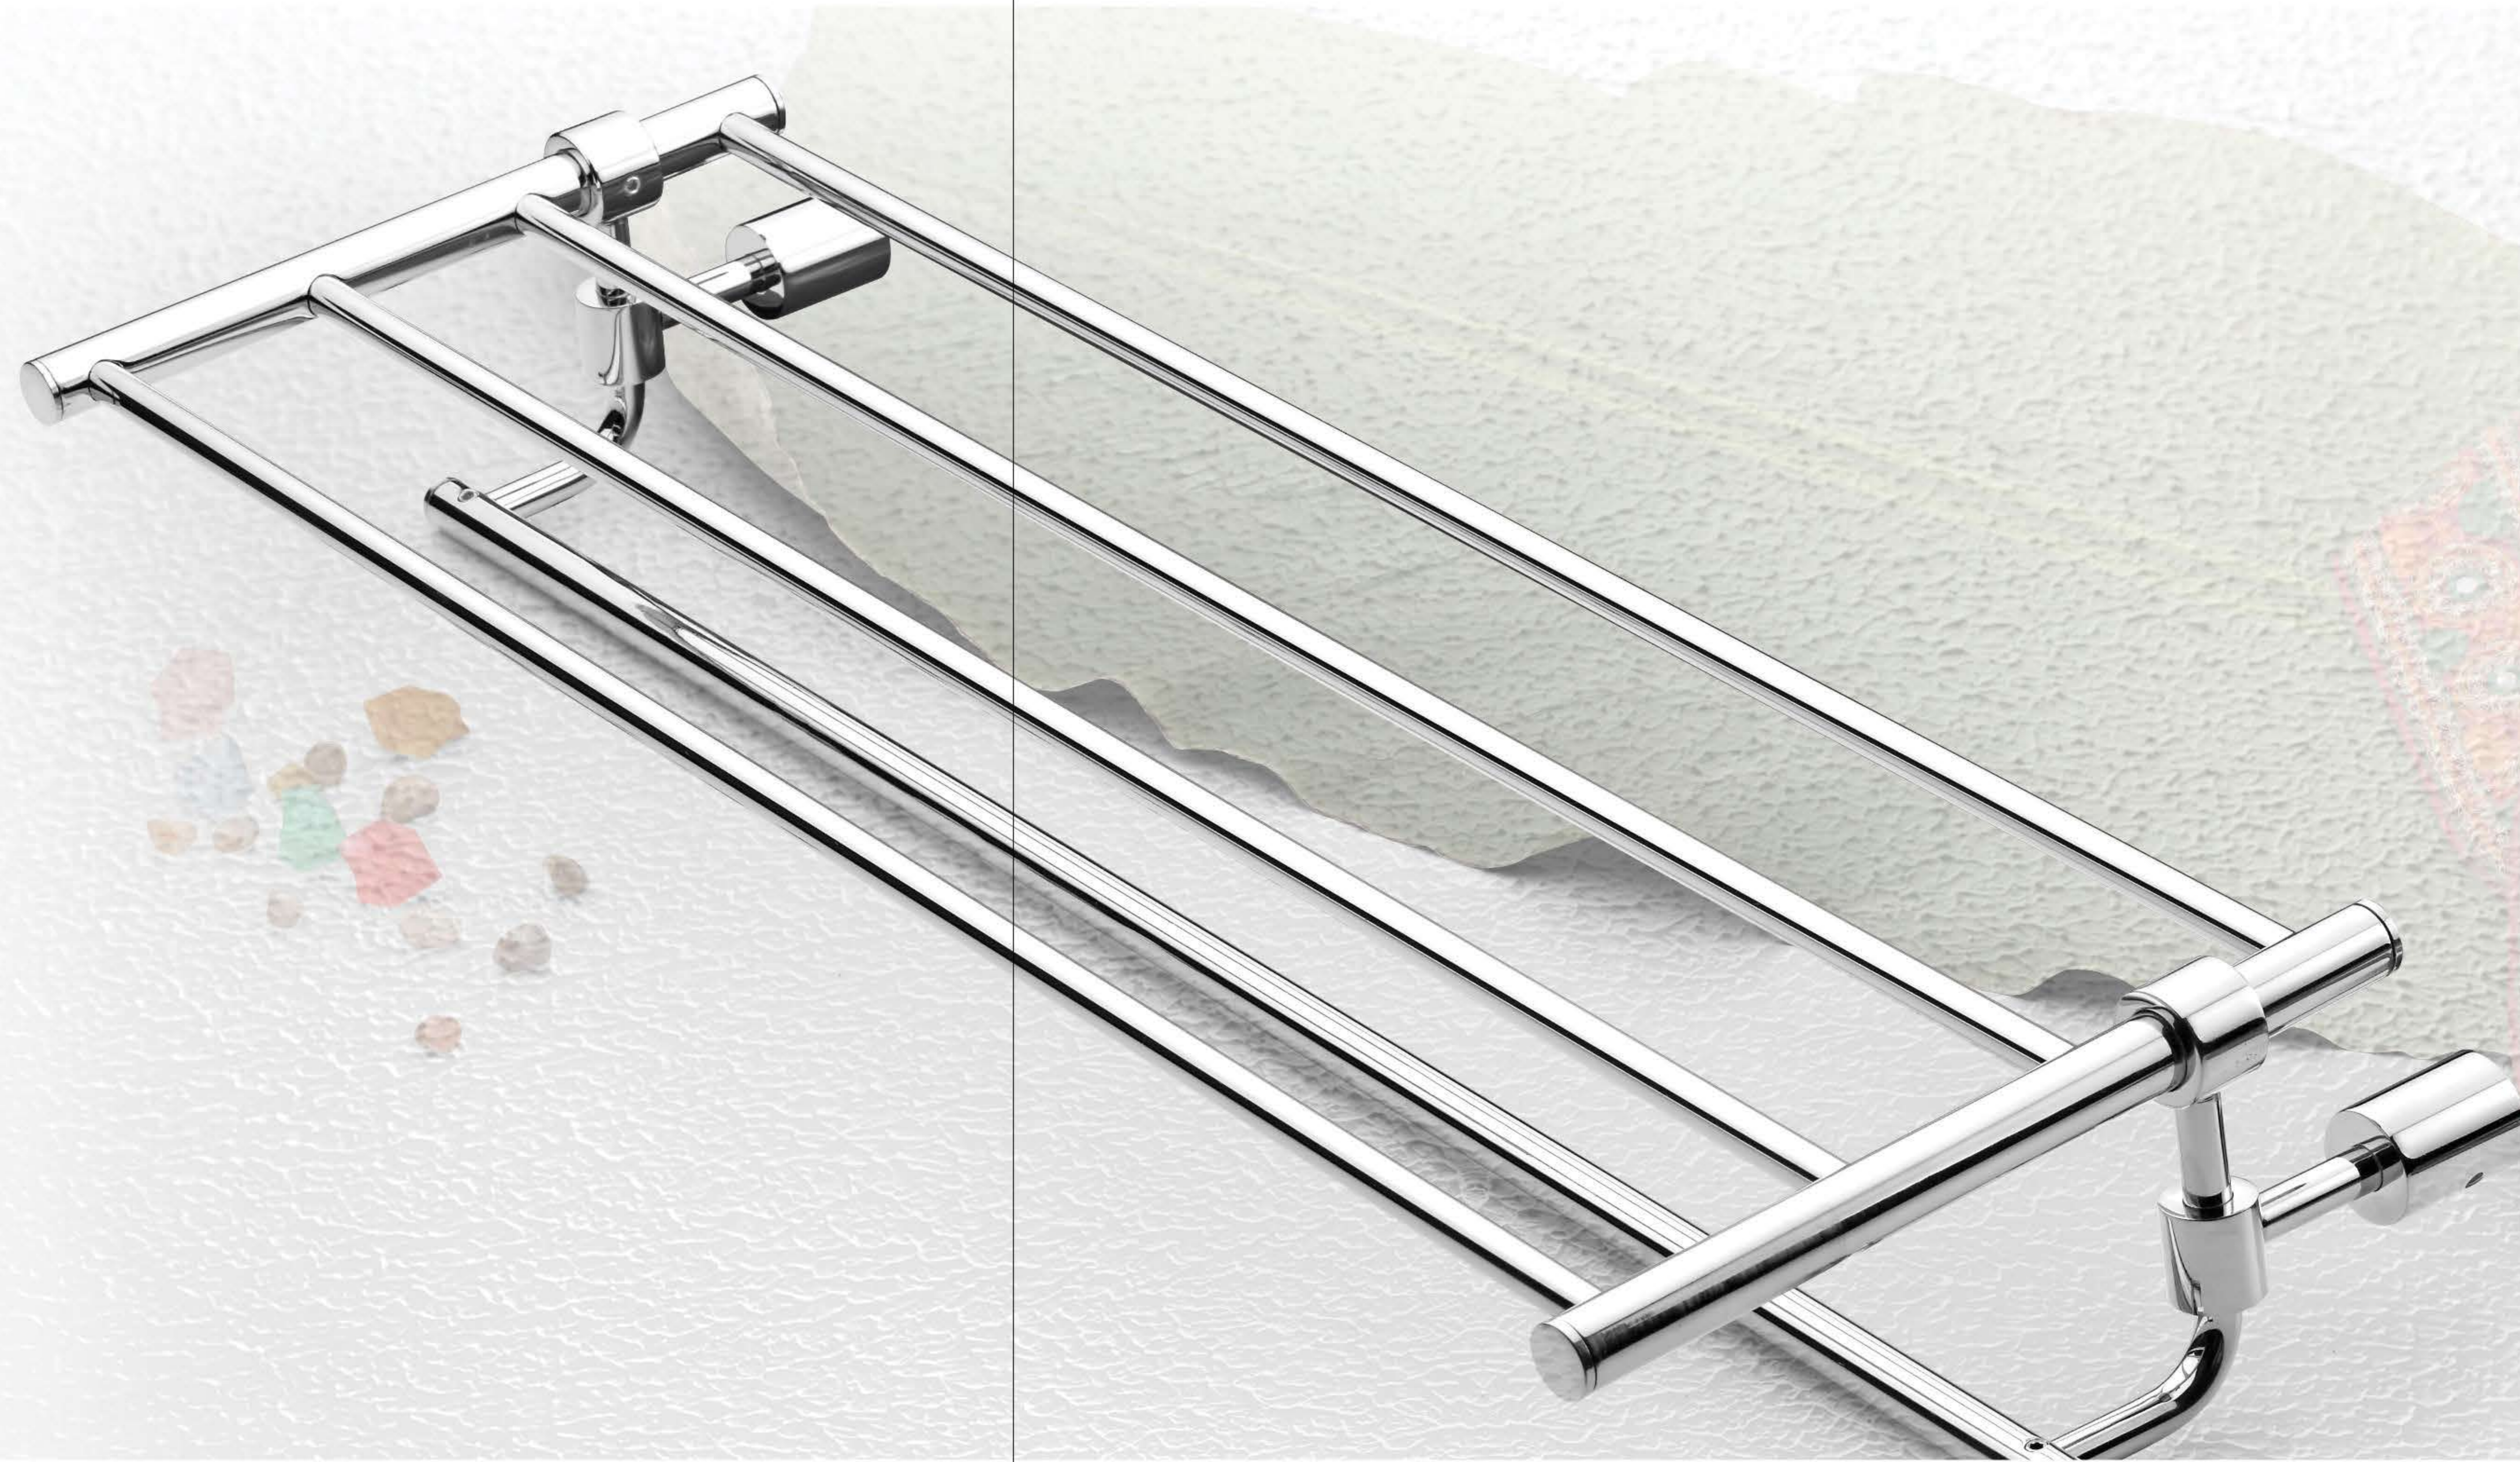

Earthen

Finish : Glossy & Matt
Materials : AISI 304 Stainless Steel

Towel Rack With Rod

Soap / Shampoo Dish

Toothbrush Holder

Napkin Holder

Robe Hook

Double Soap Dish

Element

Finish : Glossy & Matt
Materials : AISI 304 Stainless Steel

Towel Rack With Rod

Soap / Shampoo Dish

Toothbrush Holder

Napkin Holder

Robe Hook

Double Soap Dish