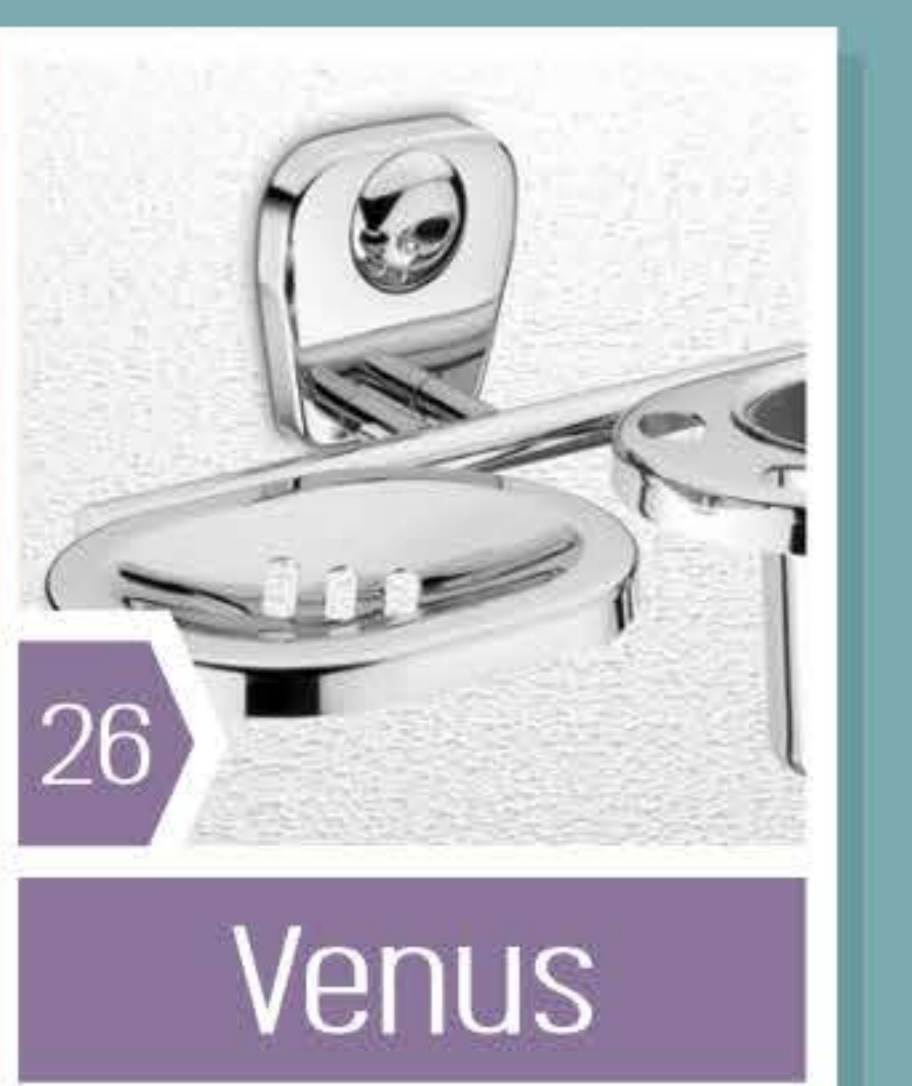

company profile

Ever since its inception the Butterfly brand has diligently kept on redefining the benchmarks of urban way of life. By consistently delivering the newer version of lifestyle metaphors for today's connected consumers, we have led the trend not only India but also across its borders. Today, we present this ensemble of aesthetic which will give you scope to select the best products for your home, office or public places. Butterfly brand of AISI 304 Stainless Steel Accessories comes with the hallmark of perfection as our manufacturing facility boasts of having the latest generation of testing, production, finishing and quality control equipment. A highly professional team of skilled manpower managed by an experienced set of leaders ensures the optimum levels of creativity in design, perfection in production, and promptness in delivery.

In order to remain in the eyes of our valued clientele, we continuously engage ourselves in research and development in addition to the periodical checks about market trends. Our unique expertise in this field enables us to anticipate the changing world around us and inspires us to craft the next batch of awesomeness for our customers. Thanks to a strong and dedicated network of distributors and dealers, we have expanded our reach to a highly versatile mix of consumers who trust us for redefining their personal moments. Every day!

index

04

Earthen

08

Aesthetic

12

Jupiter

16

Neptune

20

Mars

24

Uranus

28

Glass Self

06

Element

10

Eternal

14

Saturn

18

Mercury

22

Pluto

26

Venus