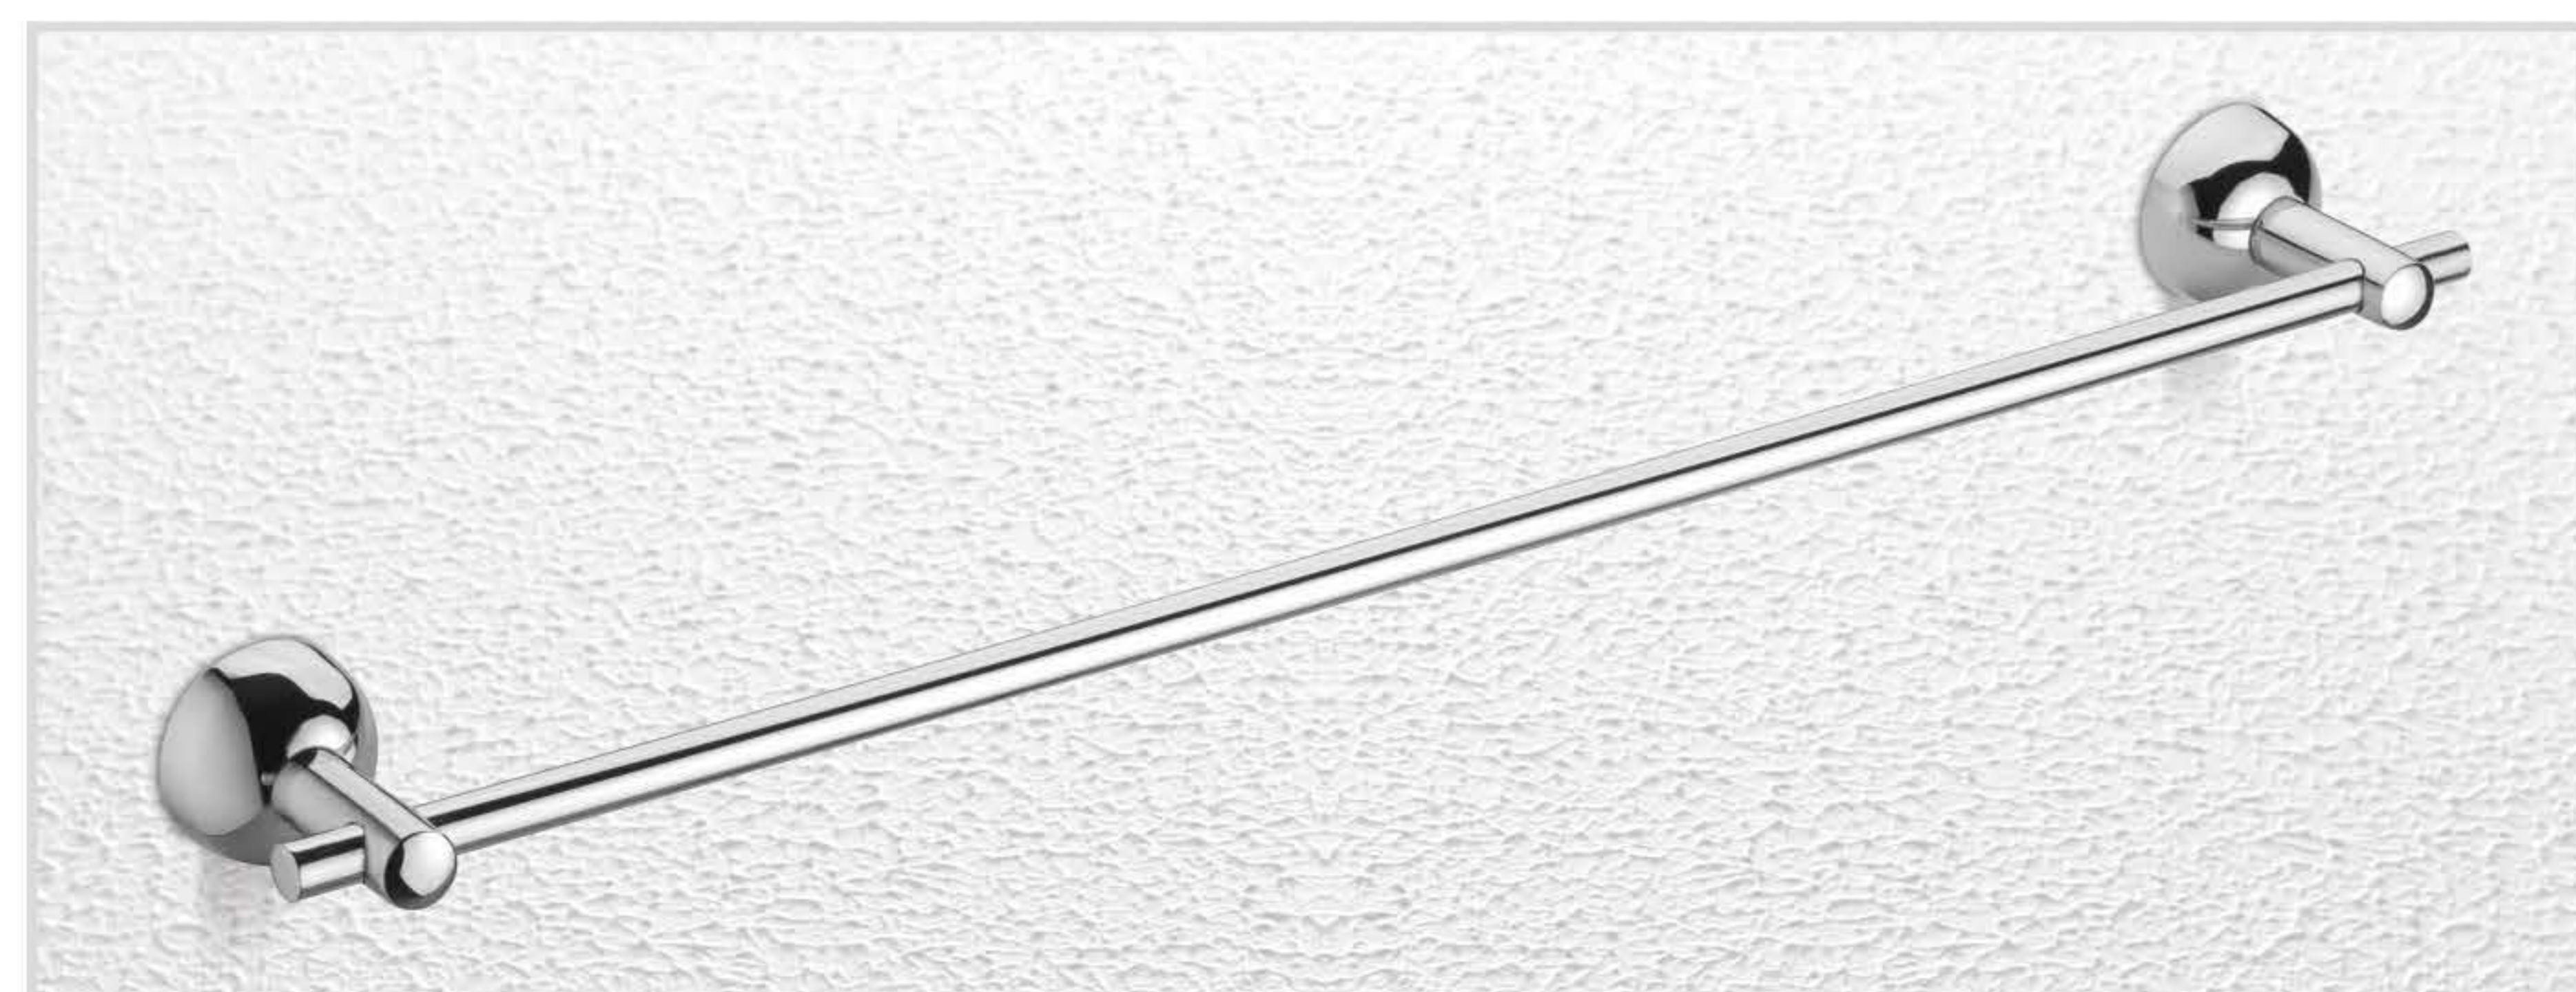

Finish : Glossy
Materials : AISI 304 Stainless Steel

Towel Rack With Rod

Soap / Shampoo Dish

Toothbrush Holder

Robe Hook

Double Soap Dish

Liquid Dispenser Holder

Towel Rod