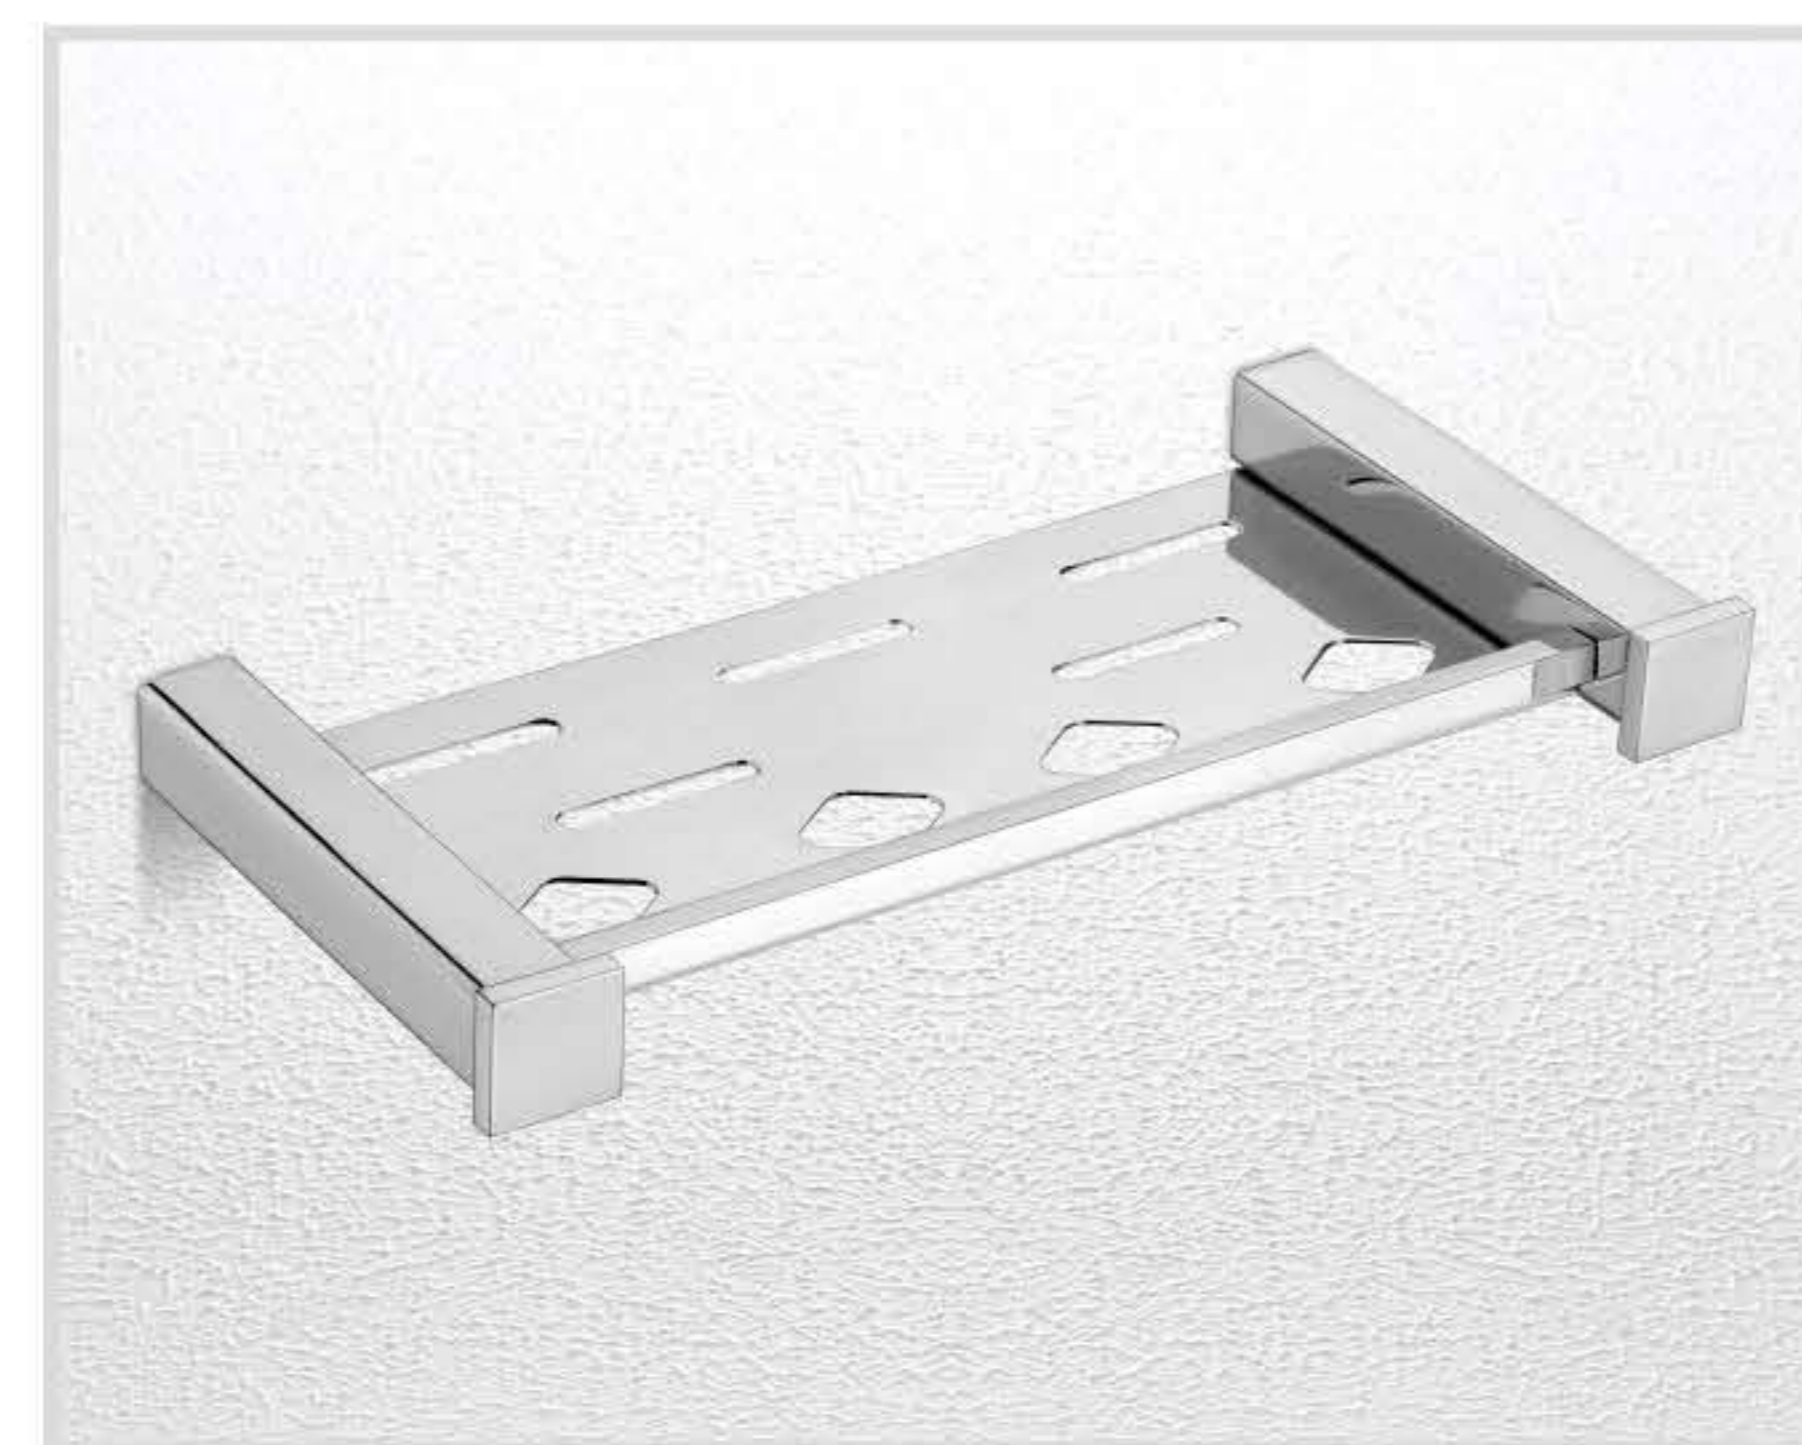

Toothbrush Holder